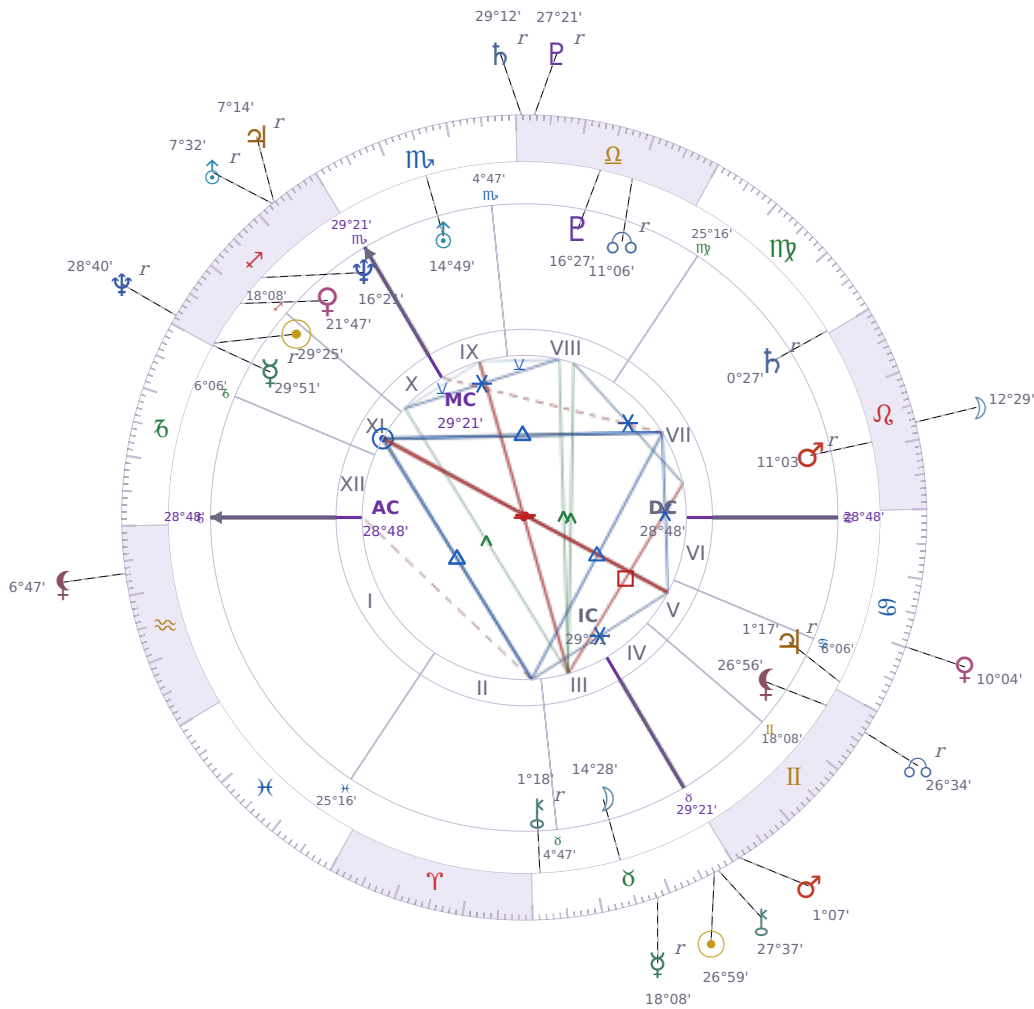

DAILY HOROSCOPE

Emmanuel Macron

President of France since 2017

♐ Sagittarius December 21, 1977 10:40 Amiens

Wednesday, 18 May 1983

TRANSITS FOR TODAY

☉ Sun	in ♉ Taurus	26°59'16"
☾ Moon	in ♌ Leo	12°29'38"
☿ Mercury	in ♉ Taurus Rx	18°08'54"
♀ Venus	in ♋ Cancer	10°04'08"
♂ Mars	in ♊ Gemini	1°07'46"
♃ Jupiter	in ♐ Sagittarius Rx	7°14'47"
♄ Saturn	in ♎ Libra Rx	29°12'31"

♅ Uranus	in	♐ Sagittarius Rx	7°32'34"
♆ Neptune	in	♐ Sagittarius Rx	28°40'14"
♇ Pluto	in	♎ Libra Rx	27°21'09"
♁ Chiron	in	♉ Taurus	27°37'13"
♊ NNode	in	♊ Gemini Rx	26°34'29"
♁ Lilith	in	♈ Aquarius	6°47'30"