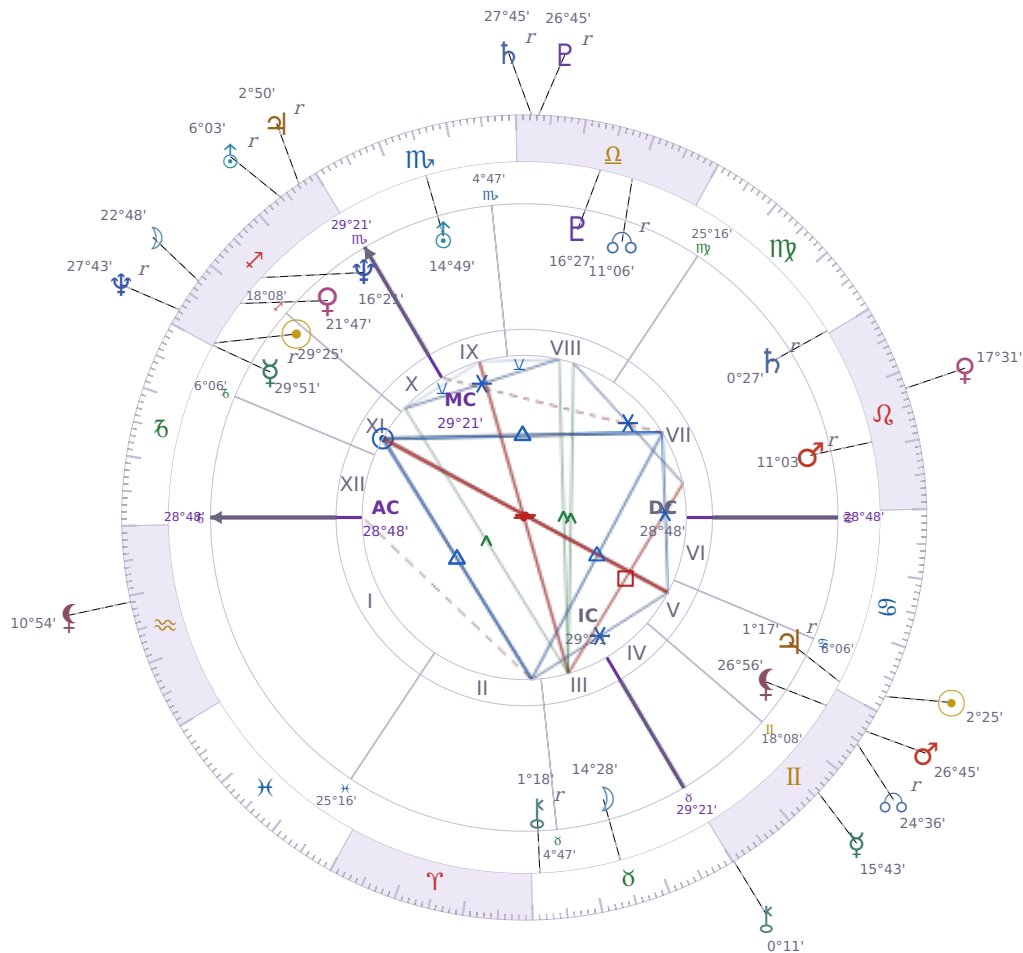

DAILY HOROSCOPE

Emmanuel Macron

President of France since 2017

♐ Sagittarius December 21, 1977 10:40 Amiens

Friday, 24 June 1983

TRANSITS FOR TODAY

☉ Sun	in ♋ Cancer	2°25'06"
☾ Moon	in ♐ Sagittarius	22°48'40"
☿ Mercury	in ♊ Gemini	15°43'30"
♀ Venus	in ♌ Leo	17°31'22"
♂ Mars	in ♊ Gemini	26°45'35"
♃ Jupiter	in ♐ Sagittarius Rx	2°50'13"
♄ Saturn	in ♎ Libra Rx	27°45'46"

♅ Uranus	in ♏ Sagittarius Rx	6°03'55"
♆ Neptune	in ♏ Sagittarius Rx	27°43'43"
♇ Pluto	in ♎ Libra Rx	26°45'28"
♁ Chiron	in ♊ Gemini	0°11'18"
♁ NNode	in ♊ Gemini Rx	24°36'57"
♁ Lilith	in ♒ Aquarius	10°54'45"