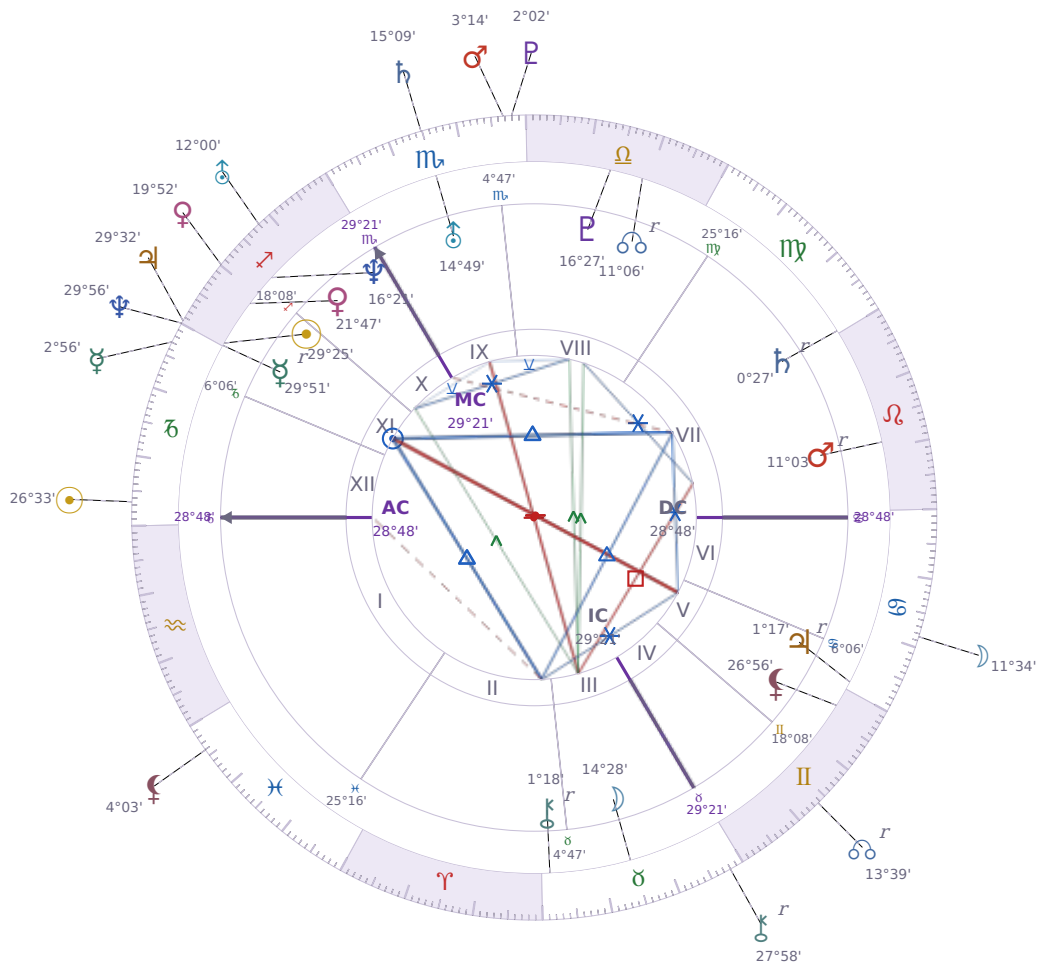

DAILY HOROSCOPE

Emmanuel Macron

President of France since 2017

♊ Sagittarius December 21, 1977 10:40 Amiens

Tuesday, 17 January 1984

TRANSITS FOR TODAY

☉ Sun	in ♐ Capricorn	26°33'41"
☾ Moon	in ♋ Cancer	11°34'53"
☿ Mercury	in ♐ Capricorn	2°56'23"
♀ Venus	in ♐ Sagittarius	19°52'57"
♂ Mars	in ♏ Scorpio	3°14'17"
♃ Jupiter	in ♐ Sagittarius	29°32'39"
♄ Saturn	in ♏ Scorpio	15°09'28"

♅ Uranus	in ♏ Sagittarius	12°00'03"
♆ Neptune	in ♏ Sagittarius	29°56'39"
♇ Pluto	in ♏ Scorpio	2°02'32"
♁ Chiron	in ♉ Taurus Rx	27°58'01"
♊ NNode	in ♊ Gemini Rx	13°39'18"
♁ Lilith	in ♋ Pisces	4°03'04"

NATAL PLANETS

KEY TRANSIT FACTORS

☿ Mercury △ Trine ♁ natal Chiron ★

While this lasts, you find it easier to **talk through painful situations** without getting defensive or stuck. Your conversations with others become more straightforward and practical, which helps you actually work through what bothers you instead of ruminating alone. Over the coming weeks, this clarity in how you communicate can turn old hurts into useful lessons you can actually learn from.