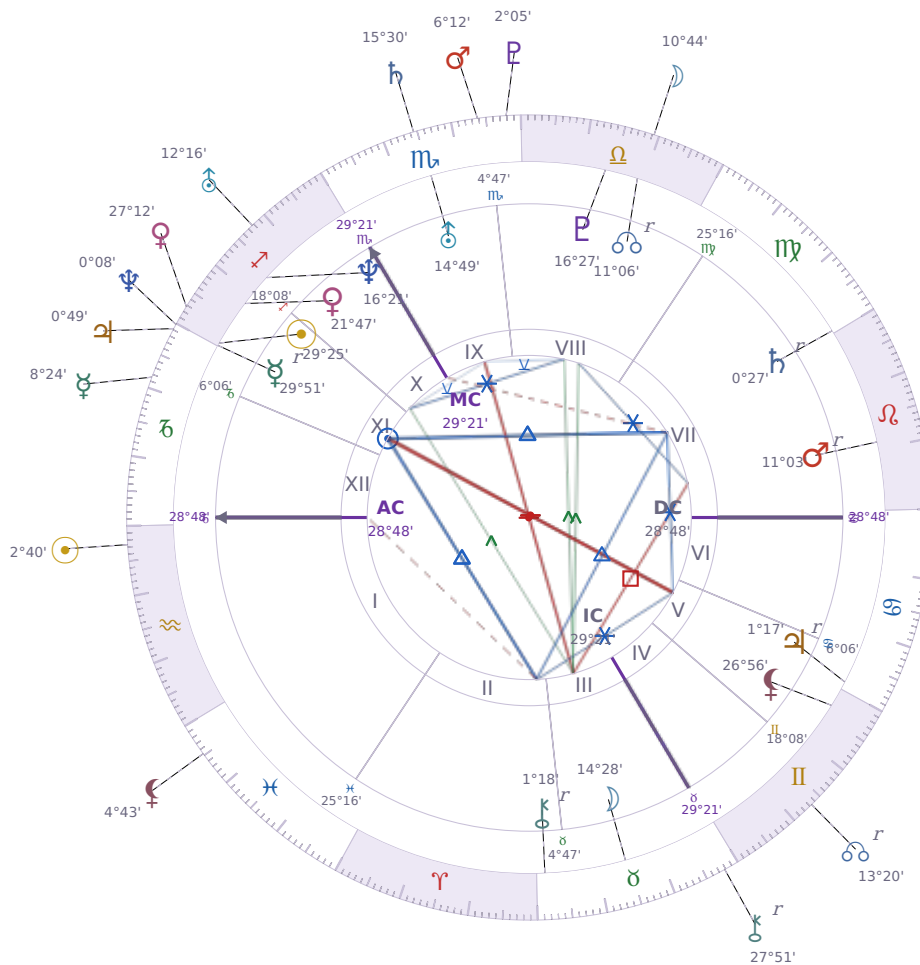

DAILY HOROSCOPE

Emmanuel Macron

President of France since 2017

♐ Sagittarius December 21, 1977 10:40 Amiens

Monday, 23 January 1984

TRANSITS FOR TODAY

☉ Sun	in ♒ Aquarius	2°40'01"
☾ Moon	in ♎ Libra	10°44'02"
☿ Mercury	in ♐ Capricorn	8°24'20"
♀ Venus	in ♐ Sagittarius	27°12'17"
♂ Mars	in ♏ Scorpio	6°12'14"
♃ Jupiter	in ♐ Capricorn	0°49'13"
♄ Saturn	in ♏ Scorpio	15°30'24"

♅ Uranus	in	♏ Sagittarius	12°16'43"
♆ Neptune	in	♑ Capricorn	0°08'51"
♇ Pluto	in	♏ Scorpio	2°05'44"
♁ Chiron	in	♉ Taurus Rx	27°51'32"
♊ NNode	in	♊ Gemini Rx	13°20'14"
♁ Lilith	in	♋ Pisces	4°43'24"

NATAL PLANETS

★ = natal resonance — this transit echoes your birth chart, amplifying its influence

LUNAR DAY

Moon in ♎ Libra · Day 21 / 30 · Waning Gibbous

The social atmosphere becomes more diplomatic during this transit, with more care taken to avoid unnecessary friction. Decisions slow down as multiple perspectives get weighed, and outright conflict feels harder to initiate than usual.