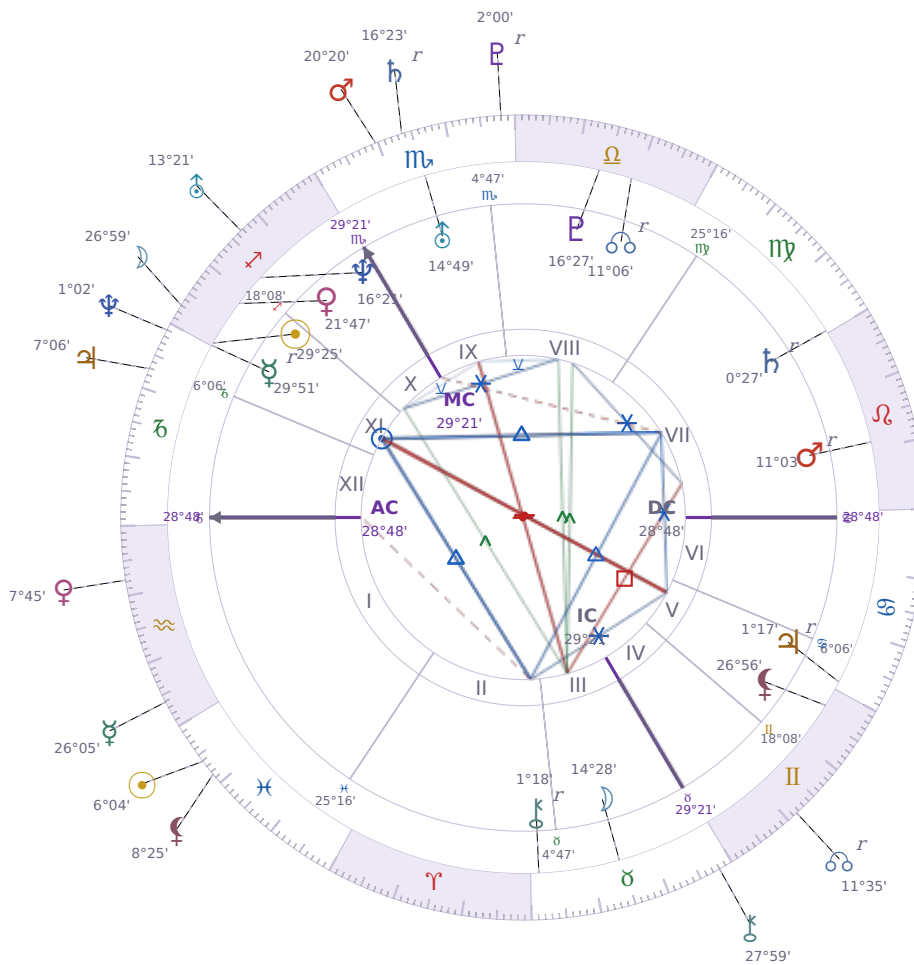

DAILY HOROSCOPE

Emmanuel Macron

President of France since 2017

♐ Sagittarius December 21, 1977 10:40 Amiens

Saturday, 25 February 1984

TRANSITS FOR TODAY

☉ Sun	in ♓ Pisces	6°04'23"
☾ Moon	in ♐ Sagittarius	26°59'07"
☿ Mercury	in ♒ Aquarius	26°05'23"
♀ Venus	in ♒ Aquarius	7°45'42"
♂ Mars	in ♏ Scorpio	20°20'02"
♃ Jupiter	in ♐ Capricorn	7°06'37"
♄ Saturn	in ♏ Scorpio Rx	16°23'01"

♅ Uranus	in	♏ Sagittarius	13°21'11"
♆ Neptune	in	♑ Capricorn	1°02'39"
♇ Pluto	in	♏ Scorpio Rx	2°00'11"
♁ Chiron	in	♉ Taurus	27°59'16"
♊ NNode	in	♊ Gemini Rx	11°35'23"
♁ Lilith	in	♋ Pisces	8°25'16"

## NATAL PLANETS

☉ Sun	in	♏ Sagittarius	29°25'05"	XI
☾ Moon	in	♉ Taurus	14°28'55"	III
☿ Mercury	in	♏ Sagittarius	29°51'52"	XI Rx
♀ Venus	in	♏ Sagittarius	21°47'46"	XI
♂ Mars	in	♌ Leo	11°03'34"	VII Rx
♃ Jupiter	in	♋ Cancer	1°17'35"	V Rx
♄ Saturn	in	♍ Virgo	0°27'25"	VII Rx
♅ Uranus	in	♏ Scorpio	14°49'33"	IX
♆ Neptune	in	♏ Sagittarius	16°21'30"	X
♇ Pluto	in	♎ Libra	16°27'10"	VIII
♁ Chiron	in	♉ Taurus	1°18'59"	II Rx
♊ North Node	in	♎ Libra	11°07'00"	VIII Rx
♁ Lilith	in	♊ Gemini	26°56'07"	V