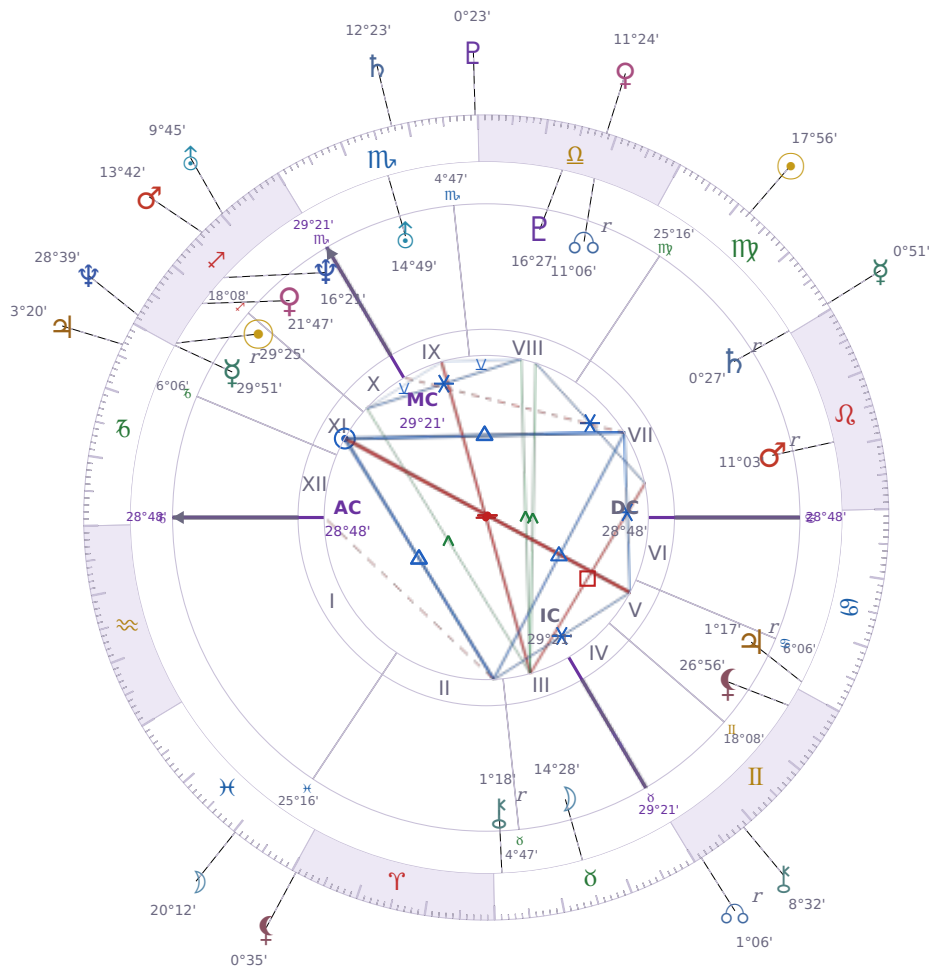

DAILY HOROSCOPE

Emmanuel Macron

President of France since 2017

♊ Sagittarius December 21, 1977 10:40 Amiens

Monday, 10 September 1984

TRANSITS FOR TODAY

☉ Sun	in ♍ Virgo	17°56'50"
☾ Moon	in ♓ Pisces	20°12'57"
☿ Mercury	in ♍ Virgo	0°51'25"
♀ Venus	in ♎ Libra	11°24'16"
♂ Mars	in ♐ Sagittarius	13°42'32"
♃ Jupiter	in ♑ Capricorn	3°20'13"
♄ Saturn	in ♏ Scorpio	12°23'33"

♅ Uranus	in ♏ Sagittarius	9°45'56"
♆ Neptune	in ♏ Sagittarius	28°39'17"
♇ Pluto	in ♏ Scorpio	0°23'22"
♄ Chiron	in ♊ Gemini	8°32'36"
♁ NNode	in ♊ Gemini Rx	1°06'18"
♁ Lilith	in ♈ Aries	0°35'28"

NATAL PLANETS