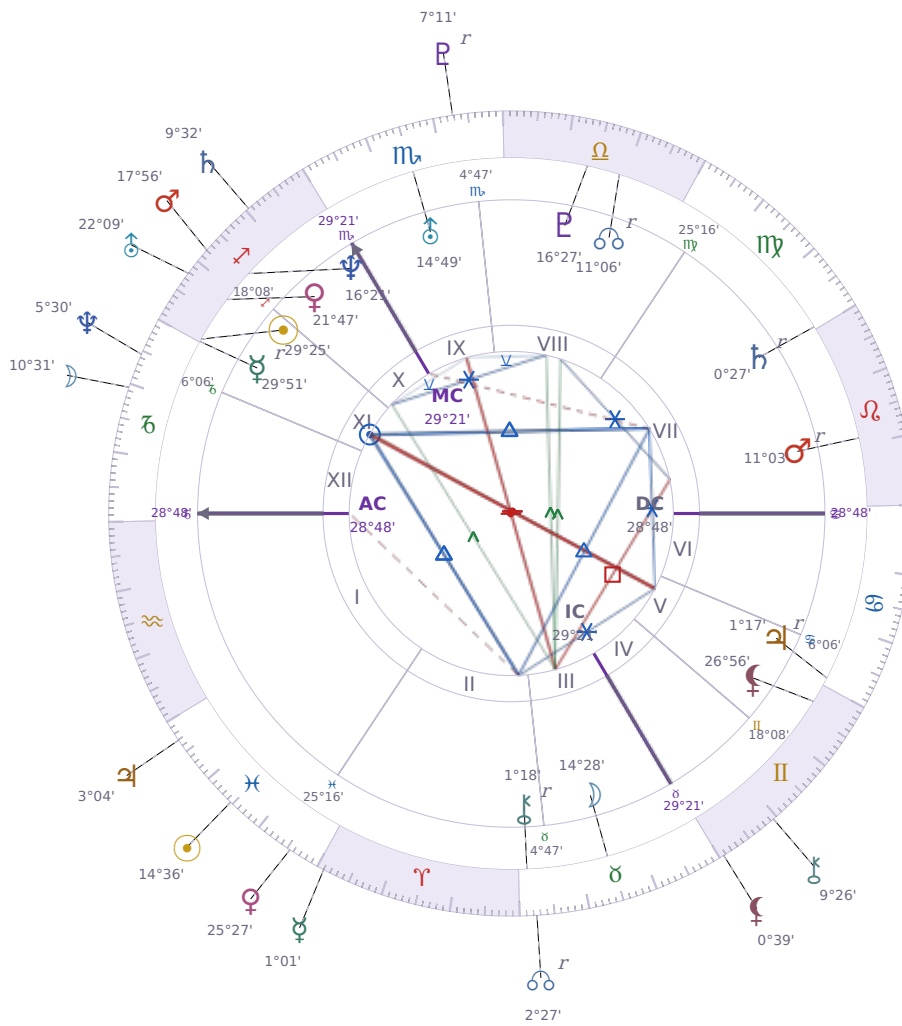

DAILY HOROSCOPE

Emmanuel Macron

President of France since 2017

♏ Sagittarius December 21, 1977 10:40 Amiens

Wednesday, 5 March 1986

TRANSITS FOR TODAY

☉ Sun	in ♓ Pisces	14°36'57"
☾ Moon	in ♑ Capricorn	10°31'51"
☿ Mercury	in ♈ Aries	1°01'17"
♀ Venus	in ♓ Pisces	25°27'22"
♂ Mars	in ♏ Sagittarius	17°56'38"
♃ Jupiter	in ♓ Pisces	3°04'17"
♄ Saturn	in ♏ Sagittarius	9°32'28"