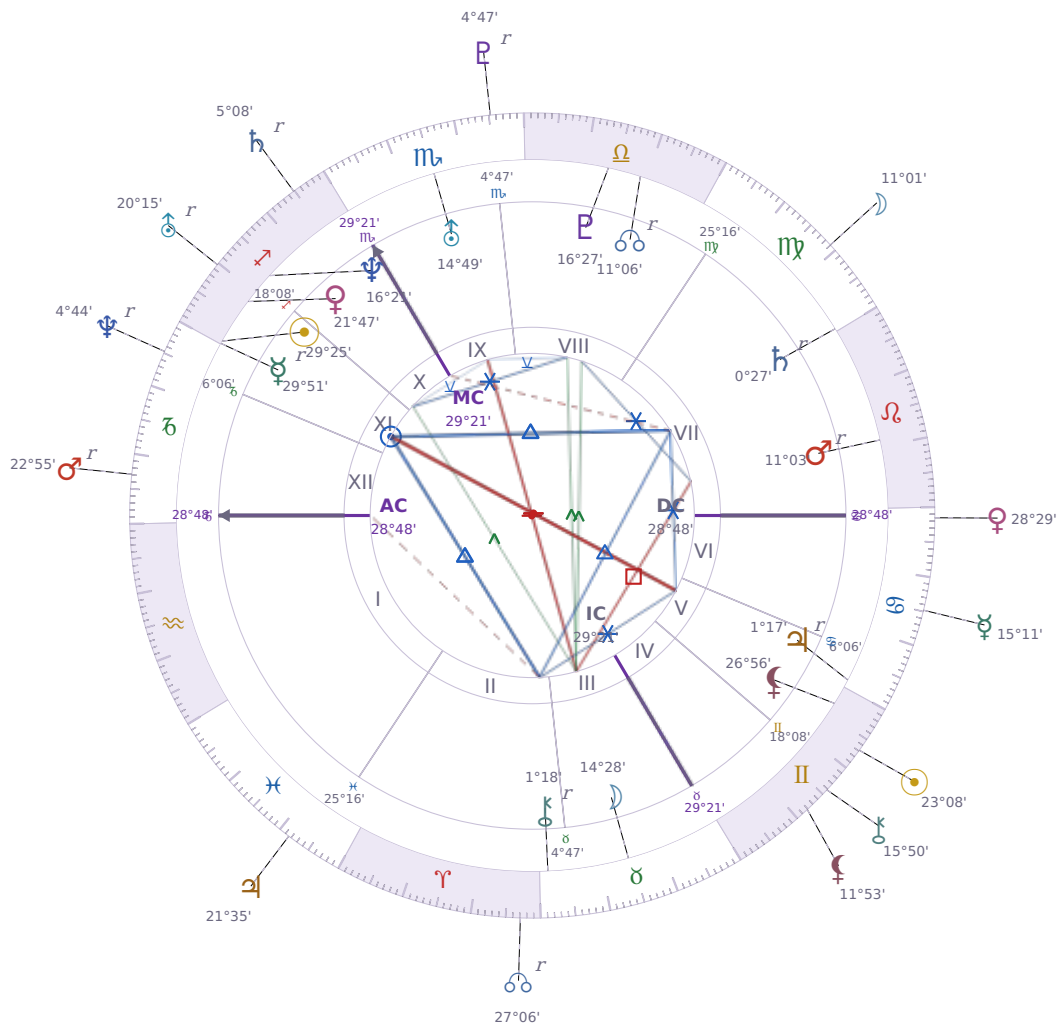

DAILY HOROSCOPE

Emmanuel Macron

President of France since 2017

♊ Sagittarius December 21, 1977 10:40 Amiens

Saturday, 14 June 1986

TRANSITS FOR TODAY

☉ Sun	in ♊ Gemini	23°08'23"
☾ Moon	in ♍ Virgo	11°01'28"
☿ Mercury	in ♋ Cancer	15°11'51"
♀ Venus	in ♋ Cancer	28°29'09"
♂ Mars	in ♑ Capricorn Rx	22°55'15"
♃ Jupiter	in ♓ Pisces	21°35'51"
♄ Saturn	in ♏ Sagittarius Rx	5°08'43"

♅ Uranus	in	♐ Sagittarius Rx	20°15'41"
♆ Neptune	in	♑ Capricorn Rx	4°44'56"
♇ Pluto	in	♏ Scorpio Rx	4°47'37"
♁ Chiron	in	♊ Gemini	15°50'52"
♊ NNode	in	♈ Aries Rx	27°06'38"
♁ Lilith	in	♊ Gemini	11°53'57"