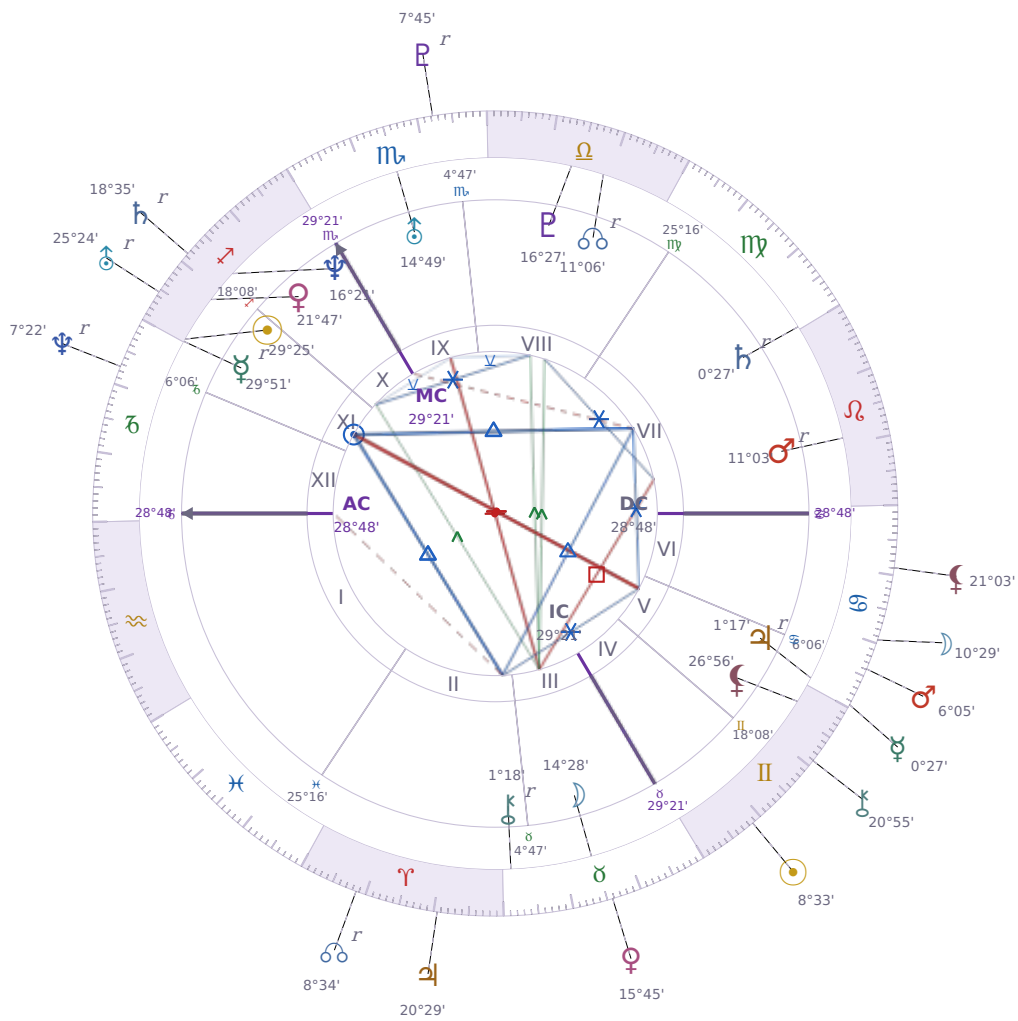

DAILY HOROSCOPE

Emmanuel Macron

President of France since 2017

♏ Sagittarius December 21, 1977 10:40 Amiens

Saturday, 30 May 1987

TRANSITS FOR TODAY

☉ Sun	in ♊ Gemini	8°33'36"
☾ Moon	in ♋ Cancer	10°29'13"
☿ Mercury	in ♋ Cancer	0°27'13"
♀ Venus	in ♉ Taurus	15°45'57"
♂ Mars	in ♋ Cancer	6°05'19"
♃ Jupiter	in ♈ Aries	20°29'48"
♄ Saturn	in ♏ Sagittarius Rx	18°35'05"

♅ Uranus	in	♐ Sagittarius Rx	25°24'46"
♆ Neptune	in	♑ Capricorn Rx	7°22'24"
♇ Pluto	in	♏ Scorpio Rx	7°45'41"
♁ Chiron	in	♊ Gemini	20°55'38"
♊ NNode	in	♈ Aries Rx	8°34'41"
♁ Lilith	in	♋ Cancer	21°03'22"