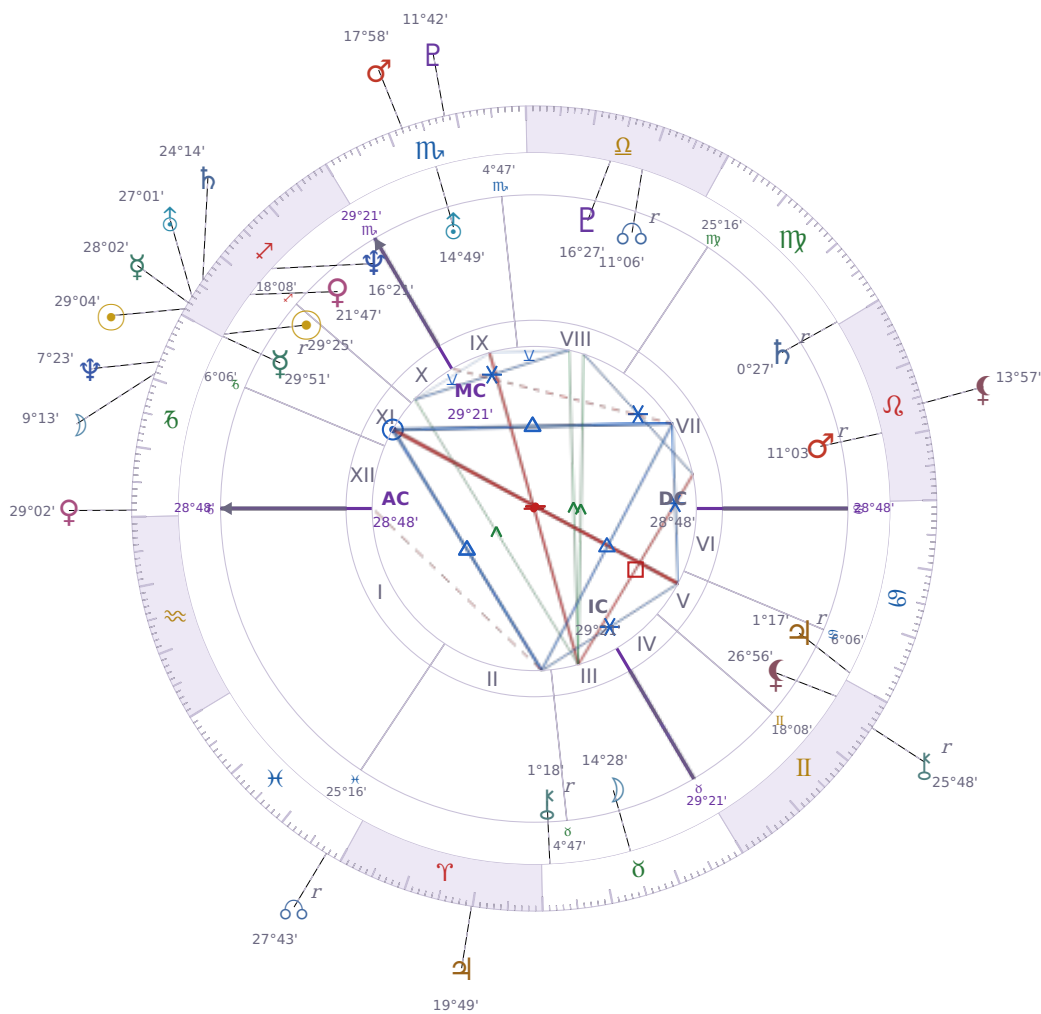

DAILY HOROSCOPE

Emmanuel Macron

President of France since 2017

♊ Sagittarius December 21, 1977 10:40 Amiens

Monday, 21 December 1987

TRANSITS FOR TODAY

☉ Sun	in ♊ Sagittarius	29°04'34"
☾ Moon	in ♑ Capricorn	9°13'38"
☿ Mercury	in ♊ Sagittarius	28°02'40"
♀ Venus	in ♑ Capricorn	29°02'51"
♂ Mars	in ♏ Scorpio	17°58'33"
♃ Jupiter	in ♈ Aries	19°49'36"
♄ Saturn	in ♊ Sagittarius	24°14'03"

♅ Uranus	in ♏ Sagittarius	27°01'49"
♆ Neptune	in ♏ Capricorn	7°23'21"
♇ Pluto	in ♏ Scorpio	11°42'21"
♁ Chiron	in ♊ Gemini Rx	25°48'04"
♁ NNode	in ♓ Pisces Rx	27°43'25"
♁ Lilith	in ♌ Leo	13°57'43"

NATAL PLANETS

KEY TRANSIT FACTORS

☉ Sun ☌ Conjunction ☿ natal Mercury ★

Right now your thinking is sharper and you naturally want to talk more than usual. You find it easier to explain what you mean and people listen better when you speak, which makes **communicating your ideas** feel less effortful. These days your mind moves quickly and you pick up details others miss, though you may jump between topics faster than normal.

★ = natal resonance — this transit echoes your birth chart, amplifying its influence

LUNAR DAY

Moon in ♄ Capricorn · Day 1 / 30 · New Moon

Focus narrows toward responsibilities and unfinished obligations during this transit, with less tolerance for distraction or small talk. The emotional tone becomes more reserved and measured for the next 48 hours.