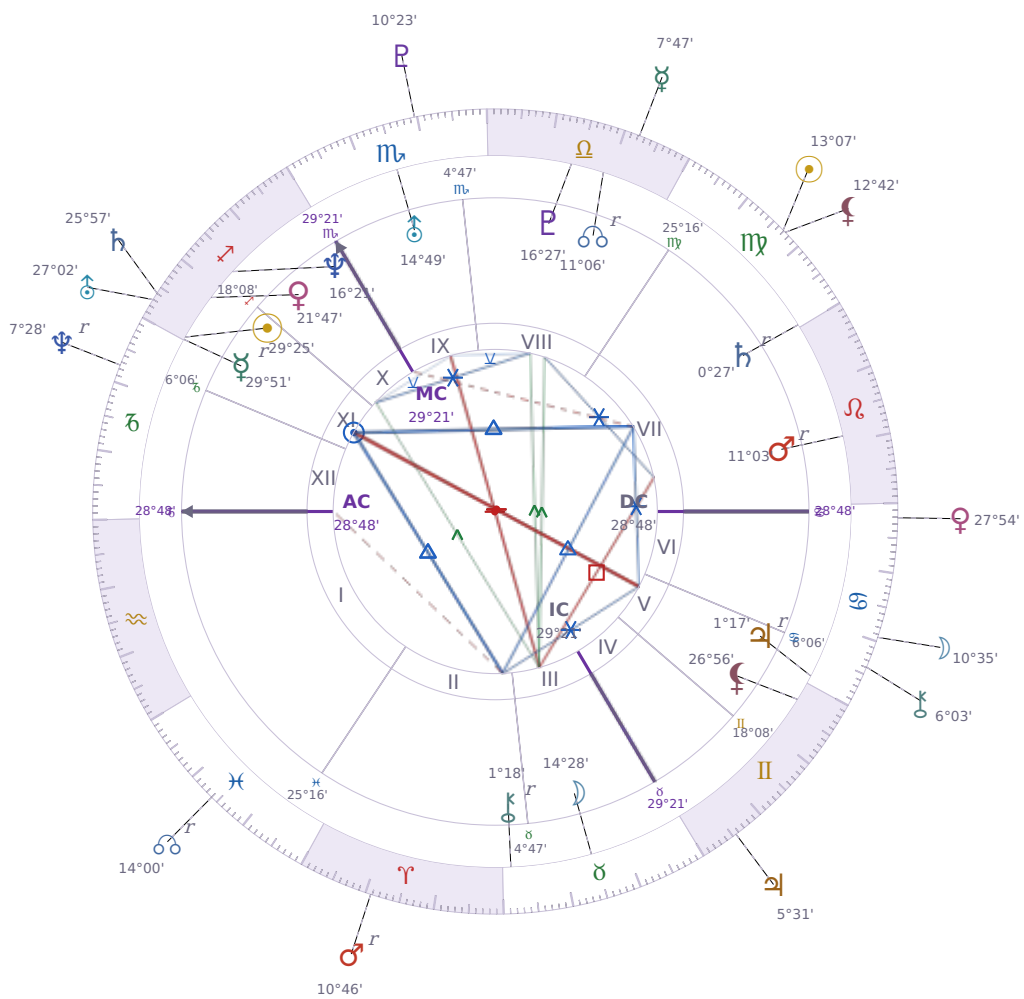

DAILY HOROSCOPE

Emmanuel Macron

President of France since 2017

♏ Sagittarius December 21, 1977 10:40 Amiens

Monday, 5 September 1988

TRANSITS FOR TODAY

☉ Sun	in ♍ Virgo	13°07'56"
☾ Moon	in ♋ Cancer	10°35'31"
☿ Mercury	in ♎ Libra	7°47'39"
♀ Venus	in ♋ Cancer	27°54'52"
♂ Mars	in ♈ Aries Rx	10°46'35"
♃ Jupiter	in ♊ Gemini	5°31'55"
♄ Saturn	in ♏ Sagittarius	25°57'34"

♅ Uranus	in	♐ Sagittarius	27°02'39"
♆ Neptune	in	♑ Capricorn Rx	7°28'04"
♇ Pluto	in	♏ Scorpio	10°23'00"
♁ Chiron	in	♋ Cancer	6°03'58"
♊ NNode	in	♓ Pisces Rx	14°00'36"
♁ Lilith	in	♍ Virgo	12°42'23"

NATAL PLANETS

KEY DATE

♅ Uranus stations Direct

Uranus turning direct after months backward means **stuck situations finally shift** — delays in tech, contracts, or unusual projects resume their forward motion. What felt **blocked or confusing** about your routines, friendships, or work systems becomes **clearer to act on** now that the planet moves the way it normally does. Most people notice they can **make real changes** instead of just thinking about them, whether that's switching jobs, updating systems, or ending relationships that went nowhere during the retrograde.