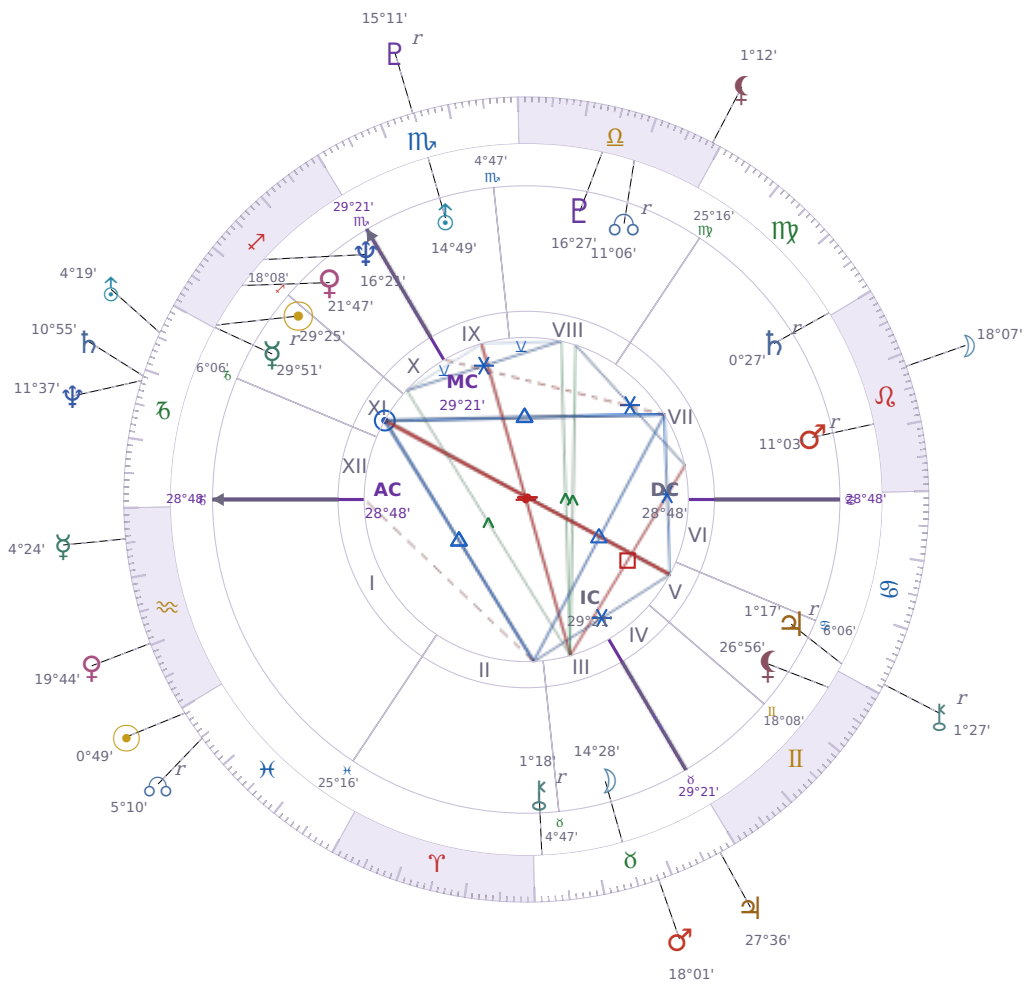

DAILY HOROSCOPE

Emmanuel Macron

President of France since 2017

♊ Sagittarius December 21, 1977 10:40 Amiens

Sunday, 19 February 1989

TRANSITS FOR TODAY

☉ Sun	in ♋ Pisces	0°49'32"
☾ Moon	in ♌ Leo	18°07'55"
☿ Mercury	in ♋ Aquarius	4°24'59"
♀ Venus	in ♋ Aquarius	19°44'41"
♂ Mars	in ♋ Taurus	18°01'44"
♃ Jupiter	in ♋ Taurus	27°36'04"
♄ Saturn	in ♋ Capricorn	10°55'19"

♅ Uranus	in ♄ Capricorn	4°19'47"
♆ Neptune	in ♄ Capricorn	11°37'05"
♇ Pluto	in ♏ Scorpio Rx	15°11'12"
♁ Chiron	in ♋ Cancer Rx	1°27'51"
♊ NNode	in ♓ Pisces Rx	5°10'03"
♁ Lilith	in ♎ Libra	1°12'54"