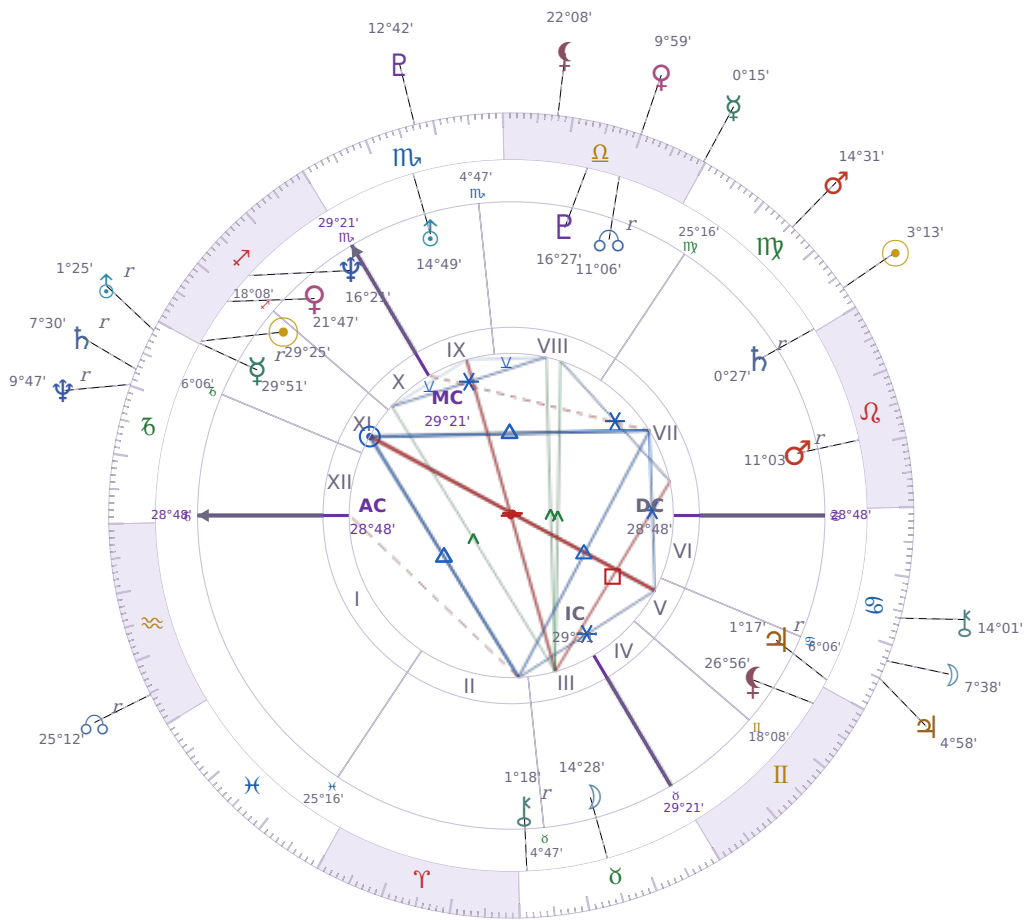

DAILY HOROSCOPE

Emmanuel Macron

President of France since 2017

♊ Sagittarius December 21, 1977 10:40 Amiens

Saturday, 26 August 1989

TRANSITS FOR TODAY

☉ Sun	in ♎ Virgo	3°13'29"
☾ Moon	in ♋ Cancer	7°38'49"
☿ Mercury	in ♎ Libra	0°15'35"
♀ Venus	in ♎ Libra	9°59'37"
♂ Mars	in ♎ Virgo	14°31'42"
♃ Jupiter	in ♋ Cancer	4°58'22"
♄ Saturn	in ♐ Capricorn Rx	7°30'13"

♅ Uranus	in ♄ Capricorn Rx	1°25'36"
♆ Neptune	in ♄ Capricorn Rx	9°47'07"
♇ Pluto	in ♏ Scorpio	12°42'03"
♁ Chiron	in ♋ Cancer	14°02'00"
♊ NNode	in ♒ Aquarius Rx	25°12'46"
♁ Lilith	in ♎ Libra	22°08'43"

NATAL PLANETS