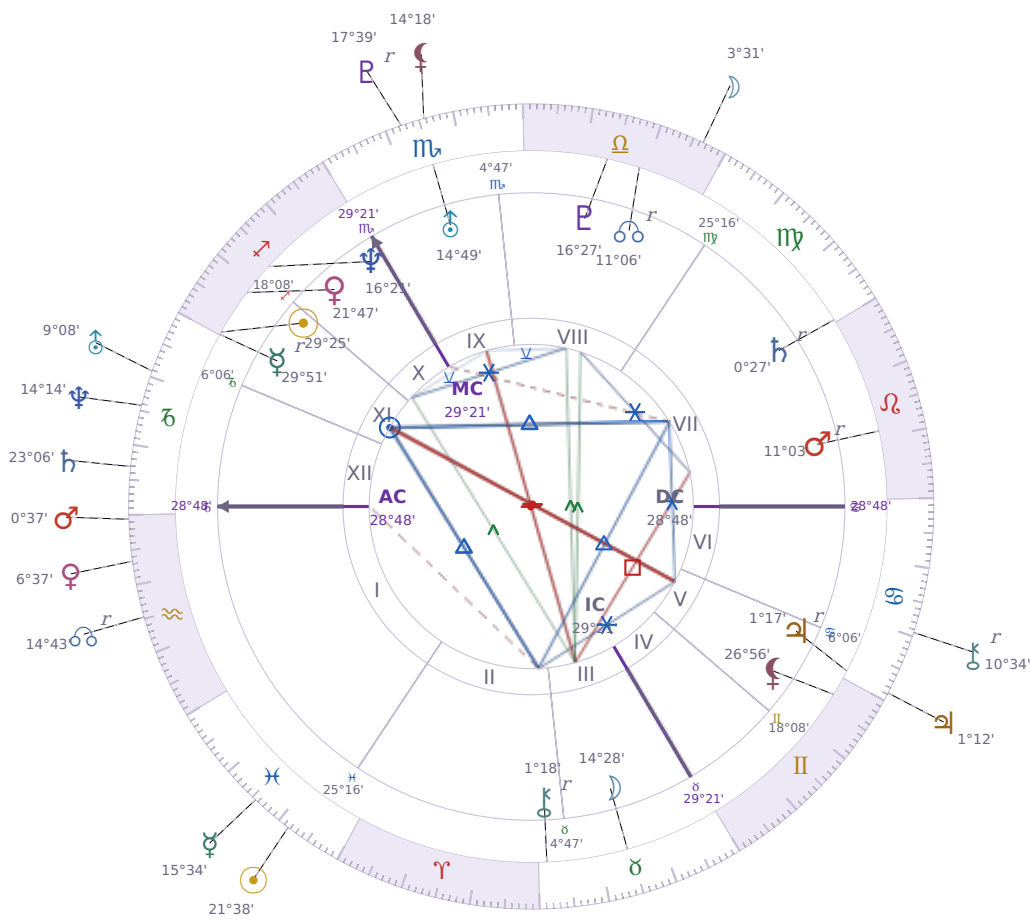

DAILY HOROSCOPE

Emmanuel Macron

President of France since 2017

♊ Sagittarius December 21, 1977 10:40 Amiens

Monday, 12 March 1990

TRANSITS FOR TODAY

☉ Sun	in ♋ Pisces	21°38'58"
☾ Moon	in ♎ Libra	3°31'00"
☿ Mercury	in ♋ Pisces	15°34'04"
♀ Venus	in ♒ Aquarius	6°37'15"
♂ Mars	in ♒ Aquarius	0°37'11"
♃ Jupiter	in ♋ Cancer	1°12'47"
♄ Saturn	in ♐ Capricorn	23°06'11"

♅ Uranus	in ♄ Capricorn	9°08'29"
♆ Neptune	in ♄ Capricorn	14°14'20"
♇ Pluto	in ♏ Scorpio Rx	17°39'22"
♁ Chiron	in ♋ Cancer Rx	10°34'24"
♁ NNode	in ♒ Aquarius Rx	14°43'42"
♁ Lilith	in ♏ Scorpio	14°18'27"