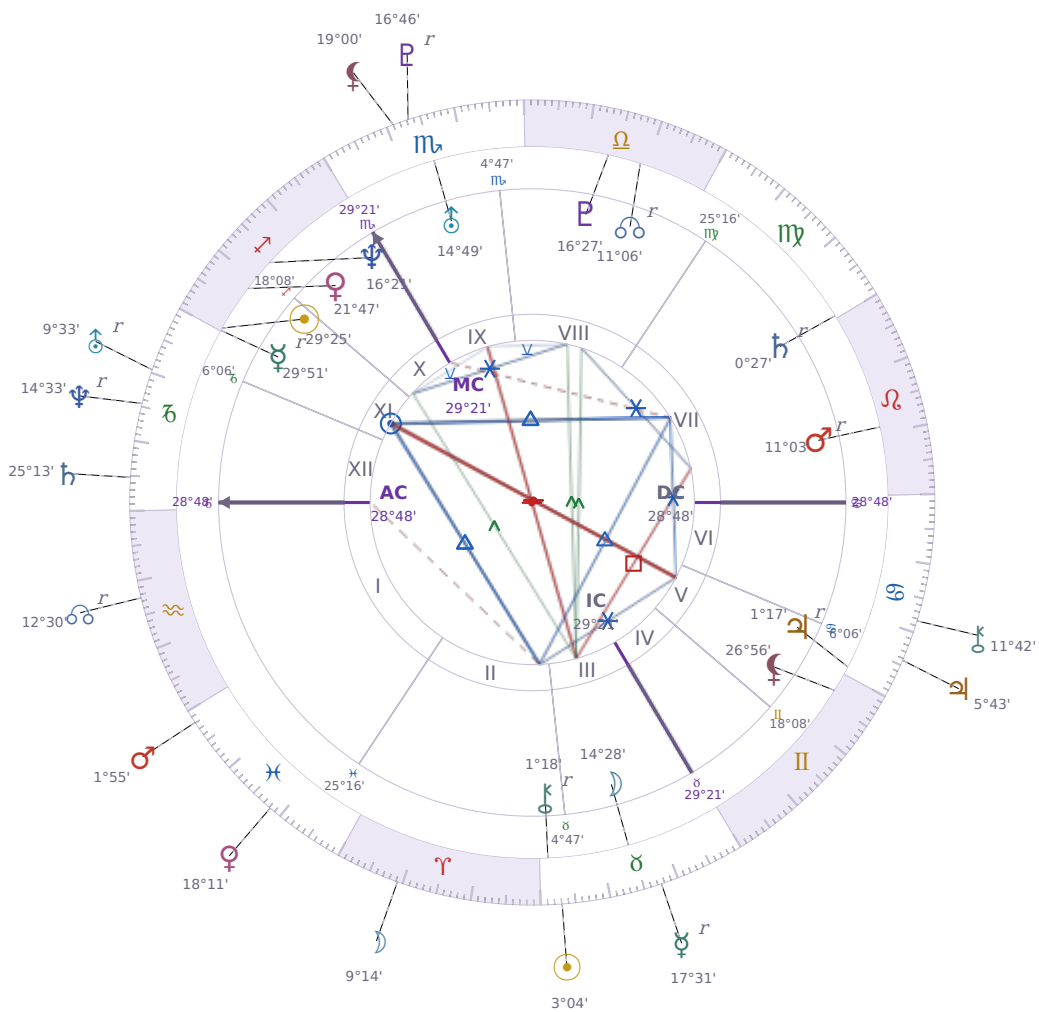

DAILY HOROSCOPE

Emmanuel Macron

President of France since 2017

♊ Sagittarius December 21, 1977 10:40 Amiens

Monday, 23 April 1990

TRANSITS FOR TODAY

☉ Sun	in ♉ Taurus	3°04'19"
☾ Moon	in ♈ Aries	9°14'04"
☿ Mercury	in ♉ Taurus Rx	17°31'27"
♀ Venus	in ♊ Pisces	18°11'45"
♂ Mars	in ♊ Pisces	1°55'40"
♃ Jupiter	in ♋ Cancer	5°43'37"
♄ Saturn	in ♐ Capricorn	25°13'53"

♅ Uranus	in ♄ Capricorn Rx	9°33'01"
♆ Neptune	in ♄ Capricorn Rx	14°33'39"
♇ Pluto	in ♏ Scorpio Rx	16°46'47"
♁ Chiron	in ♋ Cancer	11°42'13"
♊ NNode	in ♒ Aquarius Rx	12°30'14"
♁ Lilith	in ♏ Scorpio	19°00'50"