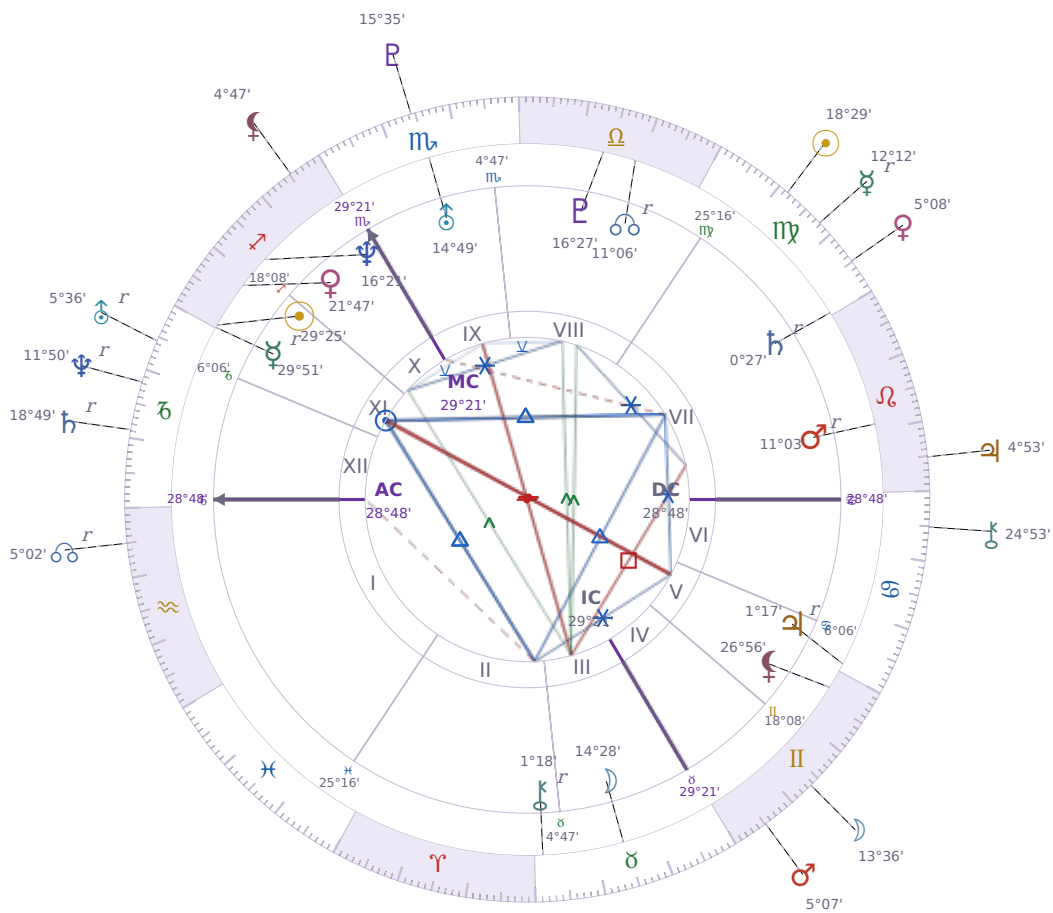

DAILY HOROSCOPE

Emmanuel Macron

President of France since 2017

♊ Sagittarius December 21, 1977 10:40 Amiens

Tuesday, 11 September 1990

TRANSITS FOR TODAY

☉ Sun	in ♍ Virgo	18°29'46"
☾ Moon	in ♊ Gemini	13°36'38"
☿ Mercury	in ♍ Virgo Rx	12°12'41"
♀ Venus	in ♍ Virgo	5°08'06"
♂ Mars	in ♊ Gemini	5°07'16"
♃ Jupiter	in ♌ Leo	4°53'07"
♄ Saturn	in ♐ Capricorn Rx	18°49'01"

♅ Uranus	in ♄ Capricorn	Rx	5°36'18"
♆ Neptune	in ♄ Capricorn	Rx	11°50'20"
♇ Pluto	in ♏ Scorpio		15°35'42"
♁ Chiron	in ♋ Cancer		24°53'14"
♊ NNode	in ♒ Aquarius	Rx	5°02'18"
♁ Lilith	in ♐ Sagittarius		4°47'46"