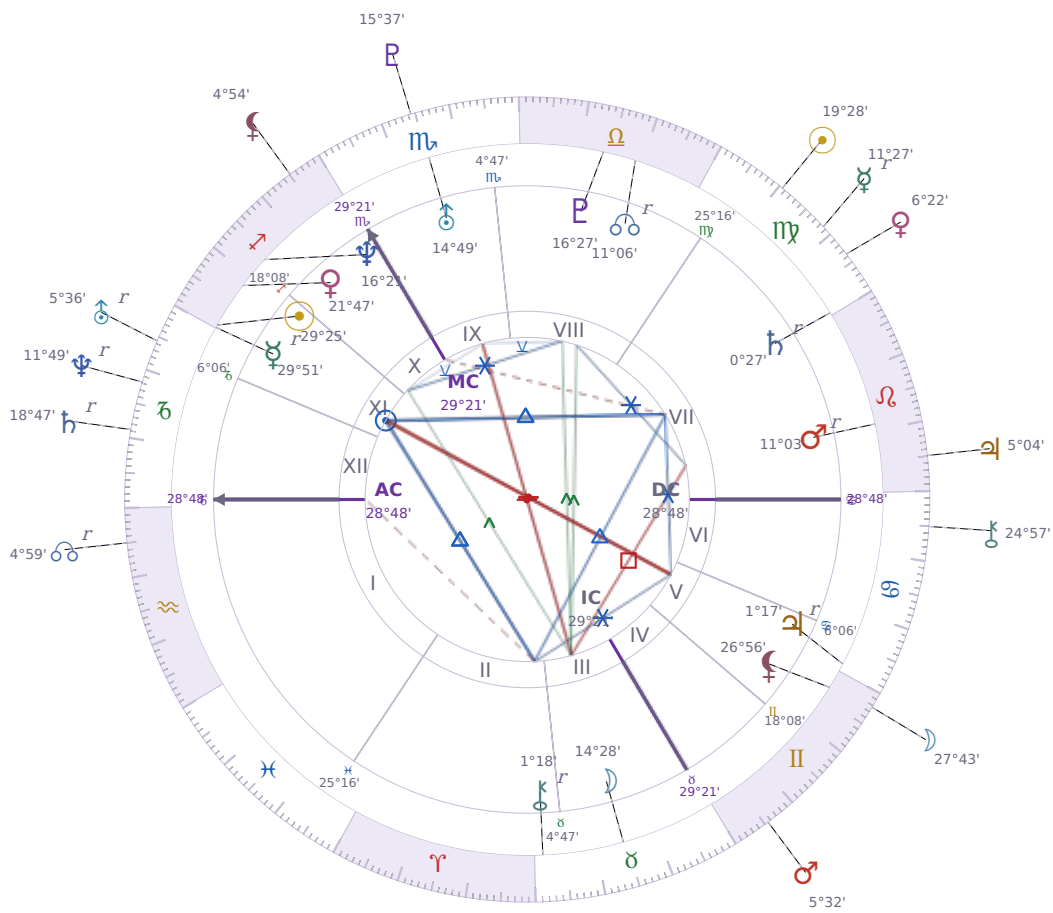

DAILY HOROSCOPE

## Emmanuel Macron

President of France since 2017

♏ Sagittarius December 21, 1977 10:40 Amiens

**Wednesday, 12 September 1990**