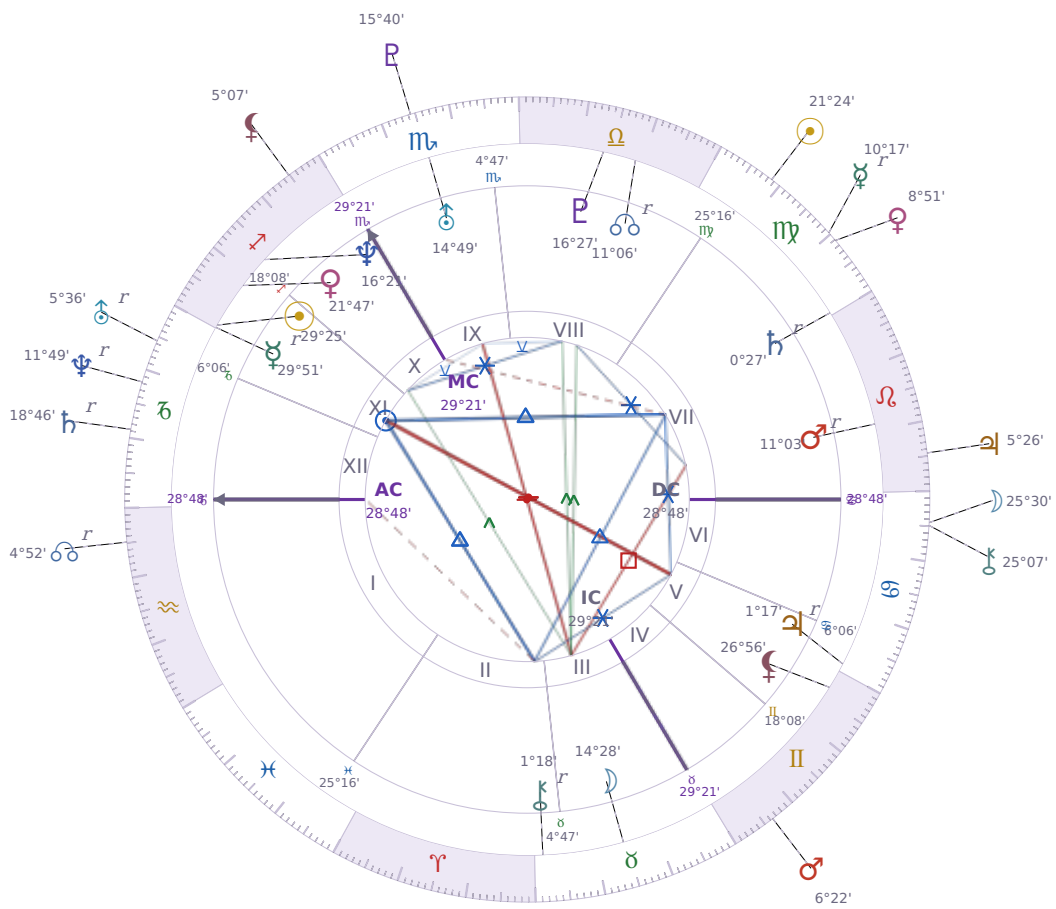

DAILY HOROSCOPE

Emmanuel Macron

President of France since 2017

♊ Sagittarius December 21, 1977 10:40 Amiens

Friday, 14 September 1990

TRANSITS FOR TODAY

☉ Sun	in ♍ Virgo	21°24'59"
☾ Moon	in ♋ Cancer	25°30'42"
☿ Mercury	in ♍ Virgo Rx	10°17'18"
♀ Venus	in ♍ Virgo	8°51'05"
♂ Mars	in ♊ Gemini	6°22'29"
♃ Jupiter	in ♌ Leo	5°26'50"
♄ Saturn	in ♐ Capricorn Rx	18°46'01"

♅ Uranus	in ♄ Capricorn	Rx	5°36'02"
♆ Neptune	in ♄ Capricorn	Rx	11°49'17"
♇ Pluto	in ♏ Scorpio		15°40'25"
♁ Chiron	in ♋ Cancer		25°07'06"
♊ NNode	in ♒ Aquarius	Rx	4°52'46"
♁ Lilith	in ♐ Sagittarius		5°07'53"