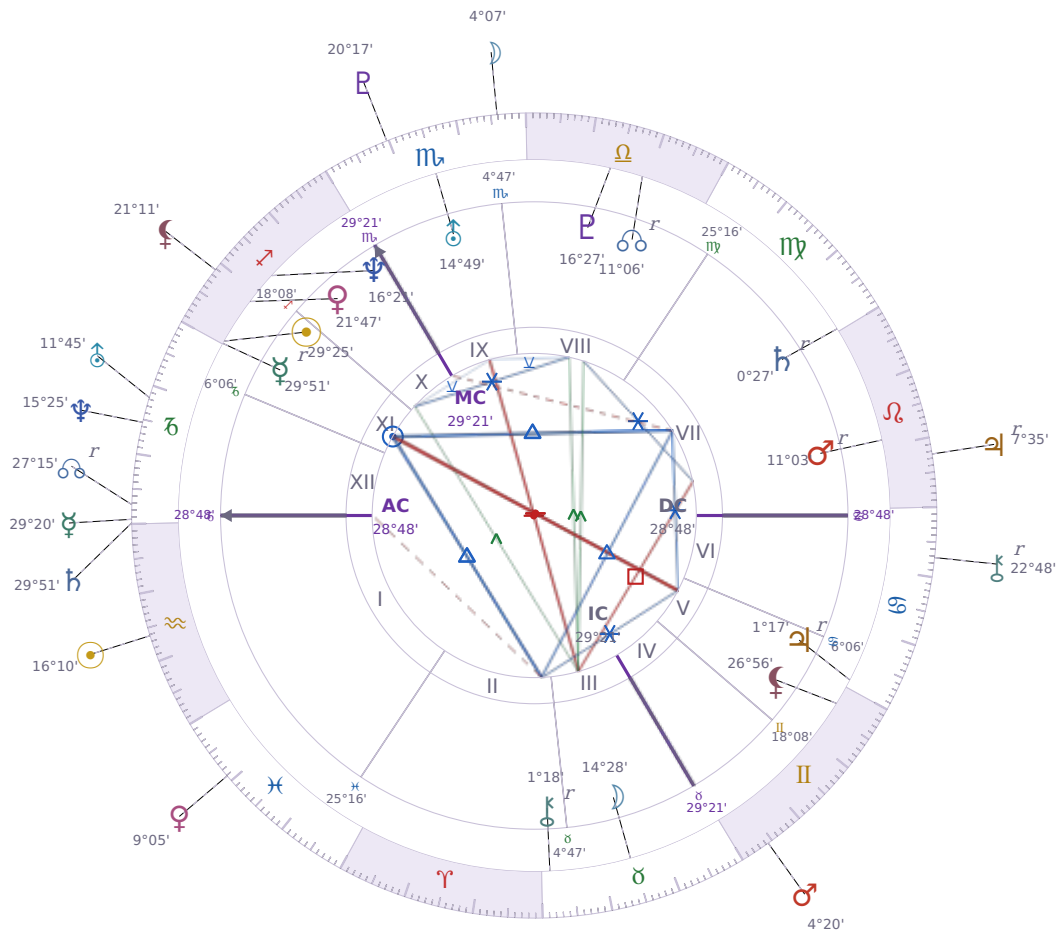

DAILY HOROSCOPE

Emmanuel Macron

President of France since 2017

♊ Sagittarius December 21, 1977 10:40 Amiens

Tuesday, 5 February 1991

TRANSITS FOR TODAY

| | | |
|-----------|----------------|-----------|
| ☉ Sun | in ♒ Aquarius | 16°10'37" |
| ☾ Moon | in ♏ Scorpio | 4°07'14" |
| ☿ Mercury | in ♎ Capricorn | 29°20'41" |
| ♀ Venus | in ♈ Pisces | 9°05'30" |
| ♂ Mars | in ♊ Gemini | 4°20'24" |
| ♃ Jupiter | in ♌ Leo Rx | 7°35'34" |
| ♄ Saturn | in ♎ Capricorn | 29°51'05" |

| | | |
|-----------|-------------------|-----------|
| ♅ Uranus | in ♄ Capricorn | 11°45'44" |
| ♆ Neptune | in ♄ Capricorn | 15°25'06" |
| ♇ Pluto | in ♏ Scorpio | 20°17'43" |
| ♁ Chiron | in ♋ Cancer Rx | 22°48'37" |
| ♁ NNode | in ♄ Capricorn Rx | 27°15'17" |
| ♁ Lilith | in ♏ Sagittarius | 21°11'01" |

NATAL PLANETS

| | | | |
|--------------|------------------|-----------|---------|
| ☉ Sun | in ♏ Sagittarius | 29°25'05" | XI |
| ☾ Moon | in ♉ Taurus | 14°28'55" | III |
| ☿ Mercury | in ♏ Sagittarius | 29°51'52" | XI Rx |
| ♀ Venus | in ♏ Sagittarius | 21°47'46" | XI |
| ♂ Mars | in ♌ Leo | 11°03'34" | VII Rx |
| ♃ Jupiter | in ♋ Cancer | 1°17'35" | V Rx |
| ♄ Saturn | in ♍ Virgo | 0°27'25" | VII Rx |
| ♅ Uranus | in ♏ Scorpio | 14°49'33" | IX |
| ♆ Neptune | in ♏ Sagittarius | 16°21'30" | X |
| ♇ Pluto | in ♎ Libra | 16°27'10" | VIII |
| ♁ Chiron | in ♉ Taurus | 1°18'59" | II Rx |
| ♁ North Node | in ♎ Libra | 11°07'00" | VIII Rx |
| ♁ Lilith | in ♊ Gemini | 26°56'07" | V |