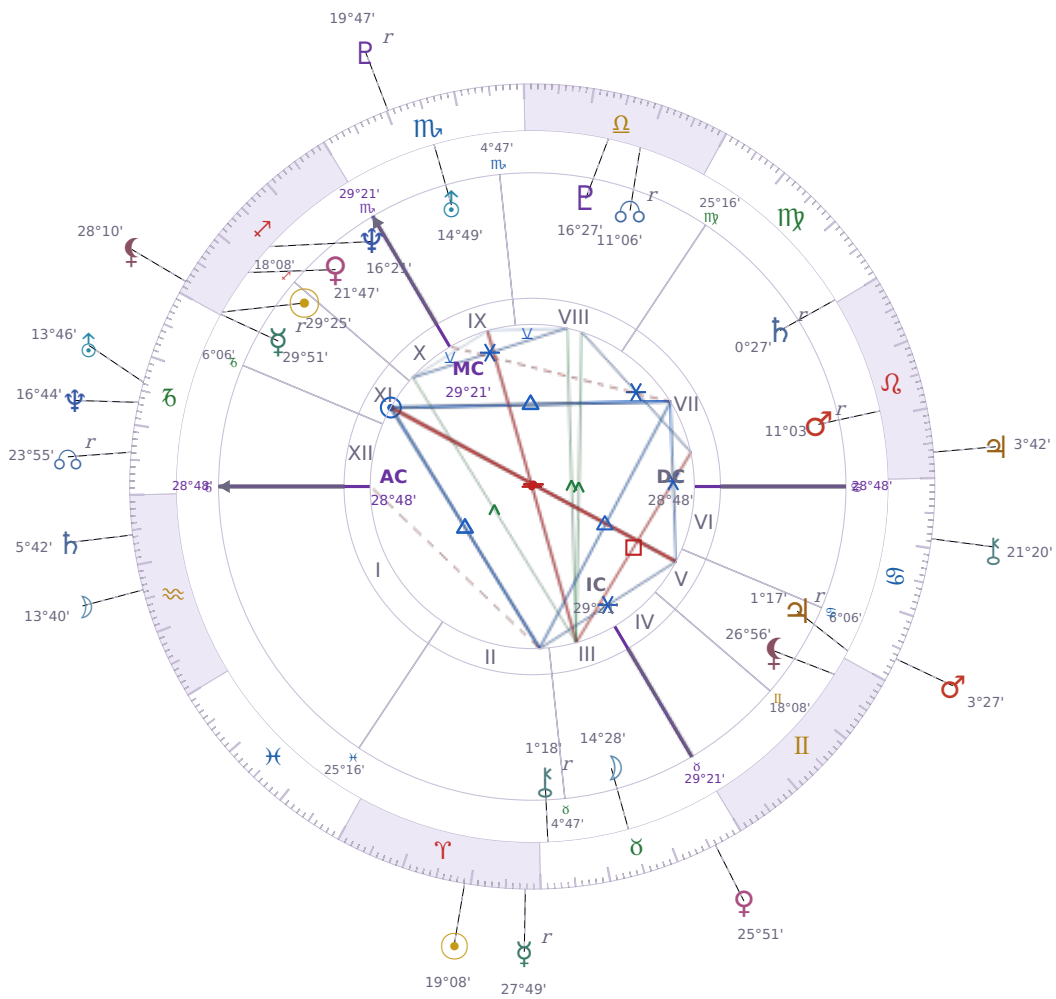

DAILY HOROSCOPE

Emmanuel Macron

President of France since 2017

♊ Sagittarius December 21, 1977 10:40 Amiens

Tuesday, 9 April 1991

TRANSITS FOR TODAY

☉ Sun	in ♈ Aries	19°08'11"
☾ Moon	in ♒ Aquarius	13°40'43"
☿ Mercury	in ♈ Aries Rx	27°49'23"
♀ Venus	in ♉ Taurus	25°51'43"
♂ Mars	in ♋ Cancer	3°27'08"
♃ Jupiter	in ♌ Leo	3°42'18"
♄ Saturn	in ♒ Aquarius	5°42'22"

♅ Uranus	in ♄ Capricorn	13°46'55"
♆ Neptune	in ♄ Capricorn	16°44'26"
♇ Pluto	in ♏ Scorpio Rx	19°47'47"
♁ Chiron	in ♋ Cancer	21°20'53"
♁ NNode	in ♄ Capricorn Rx	23°55'06"
♁ Lilith	in ♐ Sagittarius	28°10'56"

## KEY TRANSIT FACTORS