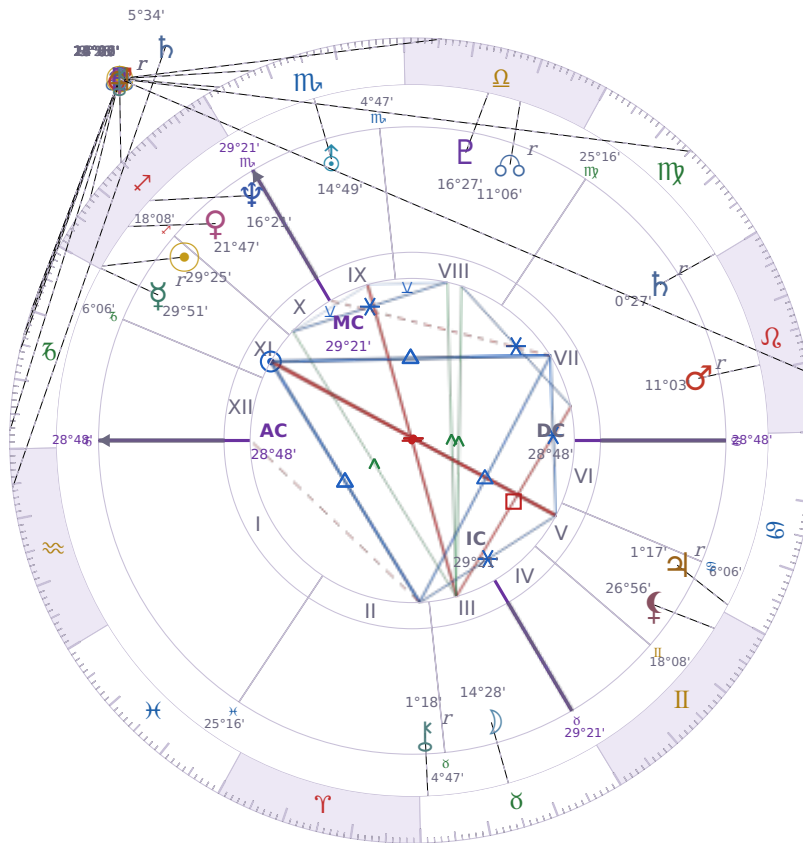

DAILY HOROSCOPE

## Emmanuel Macron

President of France since 2017

♐ Sagittarius December 21, 1977 10:40 Amiens

**Sunday, 29 December 1991**