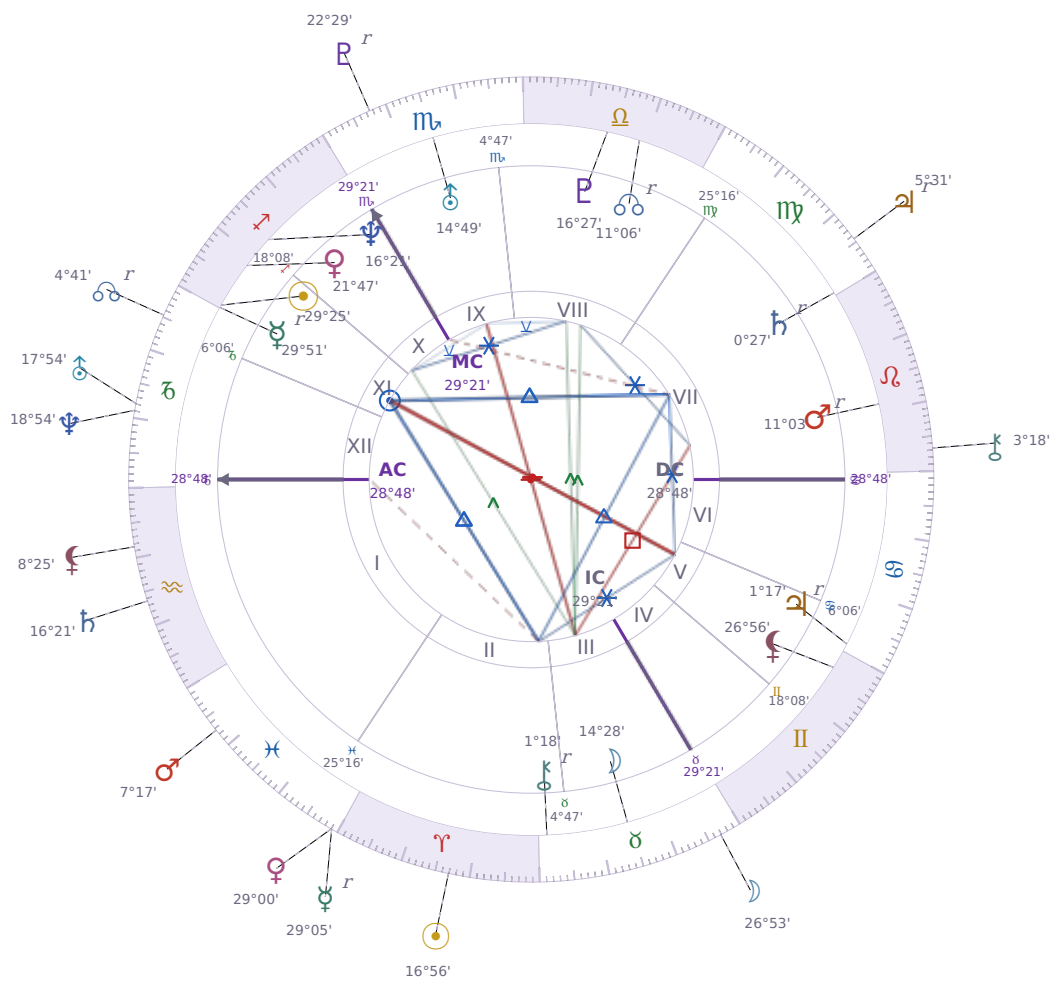

DAILY HOROSCOPE

Emmanuel Macron

President of France since 2017

♊ Sagittarius December 21, 1977 10:40 Amiens

Monday, 6 April 1992

TRANSITS FOR TODAY

☉ Sun	in ♈ Aries	16°56'18"
☾ Moon	in ♉ Taurus	26°53'30"
☿ Mercury	in ♊ Pisces Rx	29°05'01"
♀ Venus	in ♊ Pisces	29°00'36"
♂ Mars	in ♊ Pisces	7°17'55"
♃ Jupiter	in ♍ Virgo Rx	5°31'54"
♄ Saturn	in ♒ Aquarius	16°21'58"

♅ Uranus	in ♄ Capricorn	17°54'54"
♆ Neptune	in ♄ Capricorn	18°54'14"
♇ Pluto	in ♏ Scorpio Rx	22°29'01"
♁ Chiron	in ♌ Leo	3°18'00"
♁ NNode	in ♄ Capricorn Rx	4°41'47"
♁ Lilith	in ♒ Aquarius	8°25'28"

NATAL PLANETS