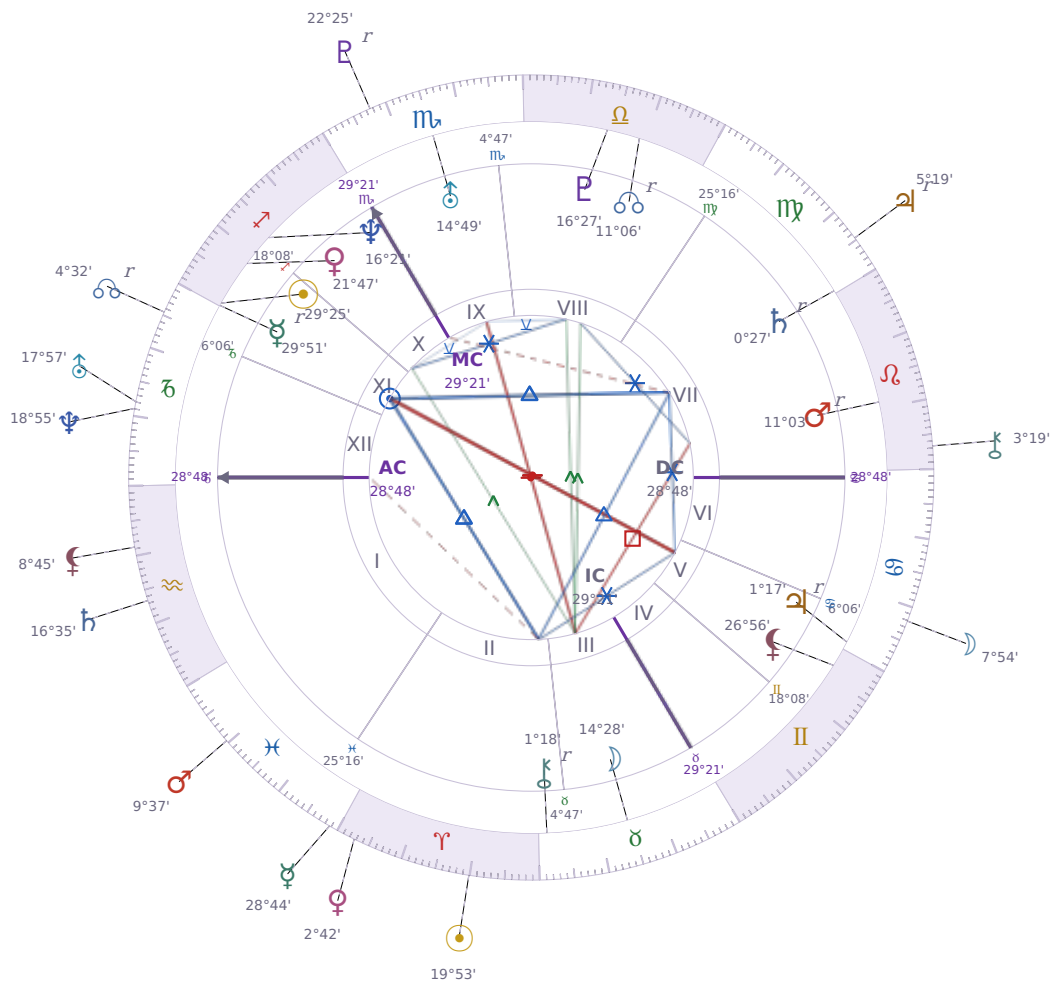

DAILY HOROSCOPE

Emmanuel Macron

President of France since 2017

♊ Sagittarius December 21, 1977 10:40 Amiens

Thursday, 9 April 1992

TRANSITS FOR TODAY

☉ Sun	in ♈ Aries	19°53'14"
☾ Moon	in ♋ Cancer	7°54'50"
☿ Mercury	in ♊ Pisces	28°44'19"
♀ Venus	in ♈ Aries	2°42'36"
♂ Mars	in ♊ Pisces	9°37'24"
♃ Jupiter	in ♍ Virgo Rx	5°19'33"
♄ Saturn	in ♒ Aquarius	16°35'37"

♅ Uranus	in ♑ Capricorn	17°57'02"
♆ Neptune	in ♑ Capricorn	18°55'29"
♇ Pluto	in ♏ Scorpio Rx	22°25'07"
♁ Chiron	in ♌ Leo	3°19'14"
♁ NNode	in ♑ Capricorn Rx	4°32'15"
♁ Lilith	in ♒ Aquarius	8°45'29"