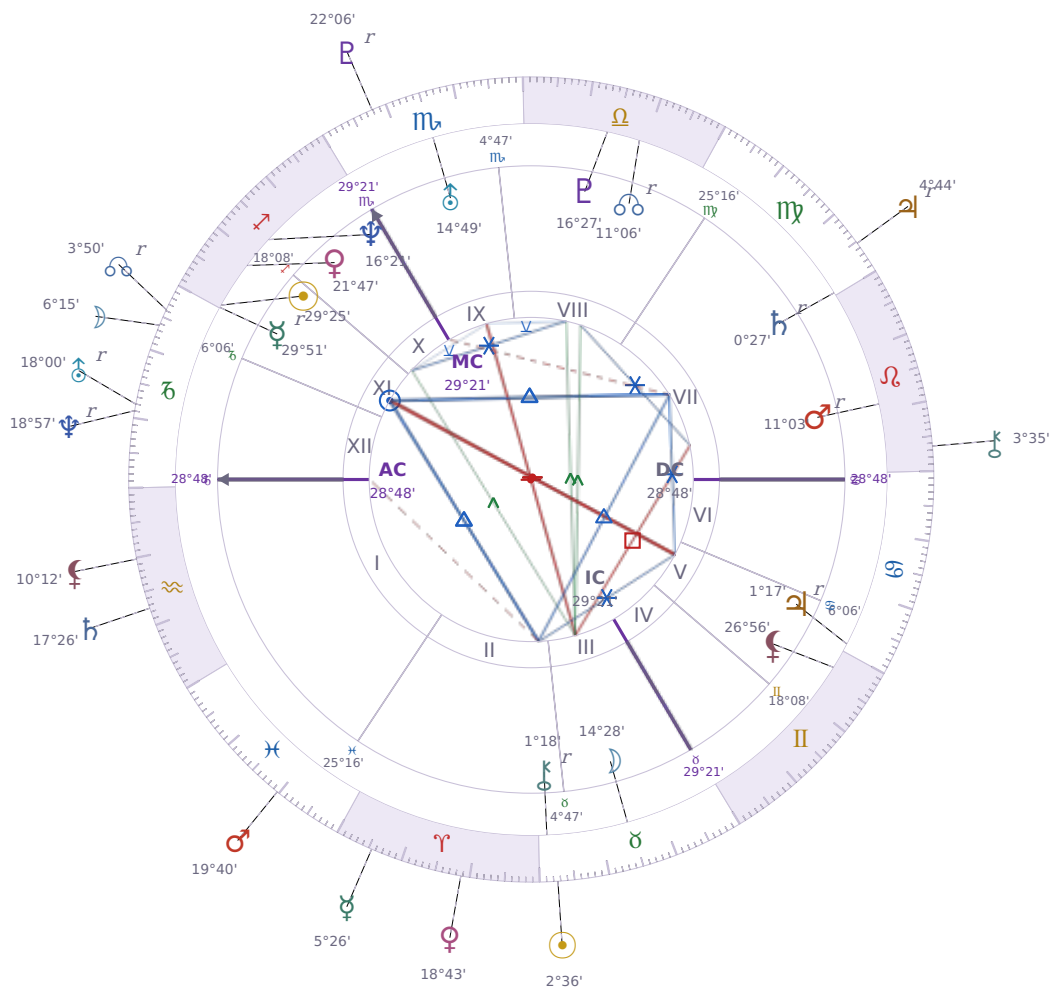

DAILY HOROSCOPE

Emmanuel Macron

President of France since 2017

♊ Sagittarius December 21, 1977 10:40 Amiens

Wednesday, 22 April 1992

TRANSITS FOR TODAY

☉ Sun	in ♉ Taurus	2°36'11"
☾ Moon	in ♑ Capricorn	6°15'42"
☿ Mercury	in ♈ Aries	5°26'58"
♀ Venus	in ♈ Aries	18°43'46"
♂ Mars	in ♓ Pisces	19°40'48"
♃ Jupiter	in ♍ Virgo Rx	4°44'19"
♄ Saturn	in ♒ Aquarius	17°26'39"

♅ Uranus	in ♄ Capricorn Rx	18°00'57"
♆ Neptune	in ♄ Capricorn Rx	18°57'24"
♇ Pluto	in ♏ Scorpio Rx	22°06'17"
♁ Chiron	in ♌ Leo	3°35'05"
♁ NNode	in ♄ Capricorn Rx	3°50'57"
♁ Lilith	in ♒ Aquarius	10°12'12"

NATAL PLANETS

☉ Sun	in ♏ Sagittarius	29°25'05"	XI
☾ Moon	in ♉ Taurus	14°28'55"	III
☿ Mercury	in ♏ Sagittarius	29°51'52"	XI Rx
♀ Venus	in ♏ Sagittarius	21°47'46"	XI
♂ Mars	in ♌ Leo	11°03'34"	VII Rx
♃ Jupiter	in ♋ Cancer	1°17'35"	V Rx
♄ Saturn	in ♍ Virgo	0°27'25"	VII Rx
♅ Uranus	in ♏ Scorpio	14°49'33"	IX
♆ Neptune	in ♏ Sagittarius	16°21'30"	X
♇ Pluto	in ♎ Libra	16°27'10"	VIII
♁ Chiron	in ♉ Taurus	1°18'59"	II Rx
♁ North Node	in ♎ Libra	11°07'00"	VIII Rx
♁ Lilith	in ♊ Gemini	26°56'07"	V