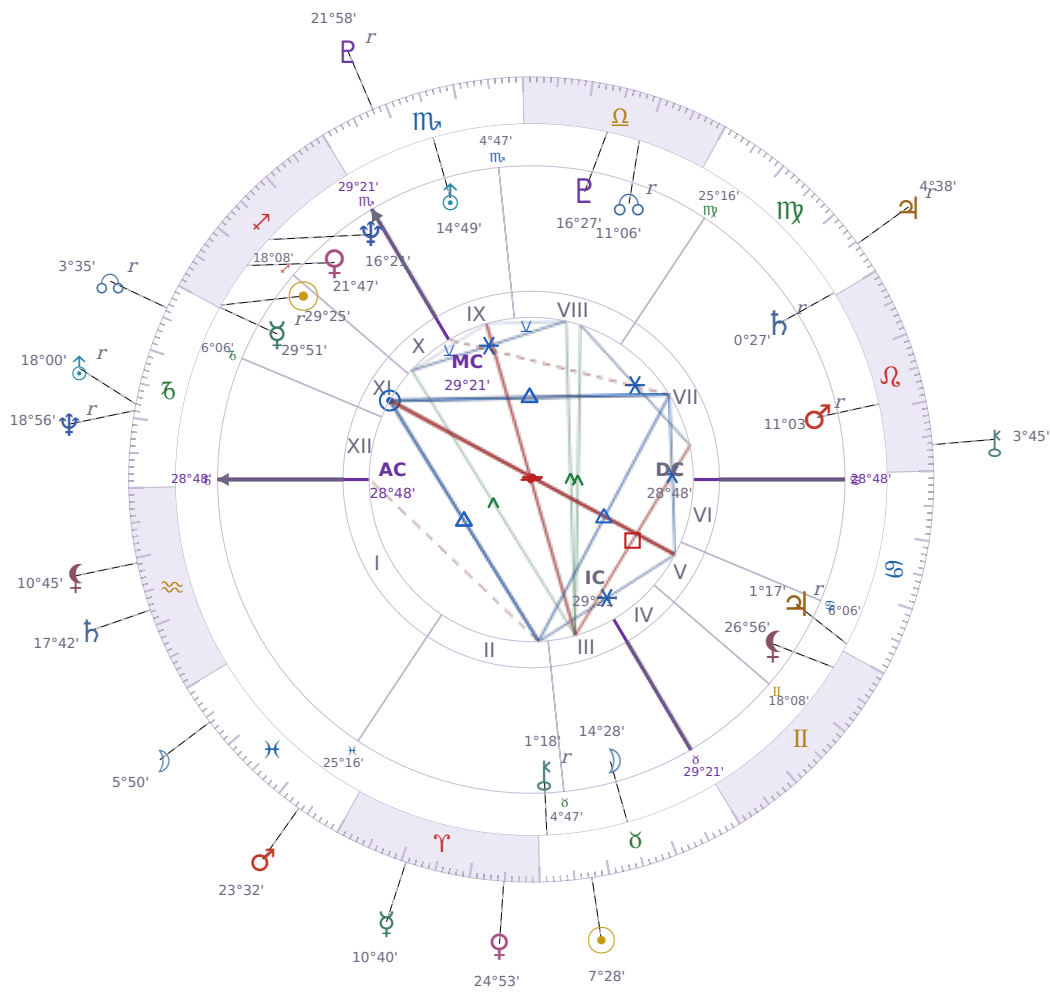

DAILY HOROSCOPE

Emmanuel Macron

President of France since 2017

♊ Sagittarius December 21, 1977 10:40 Amiens

Monday, 27 April 1992

TRANSITS FOR TODAY

| | | |
|-----------|---------------|-----------|
| ☉ Sun | in ♉ Taurus | 7°28'16" |
| ☾ Moon | in ♓ Pisces | 5°50'31" |
| ☿ Mercury | in ♈ Aries | 10°40'39" |
| ♀ Venus | in ♈ Aries | 24°53'12" |
| ♂ Mars | in ♓ Pisces | 23°32'18" |
| ♃ Jupiter | in ♍ Virgo Rx | 4°38'56" |
| ♄ Saturn | in ♒ Aquarius | 17°42'33" |

| | | |
|-----------|-------------------|-----------|
| ♅ Uranus | in ♄ Capricorn Rx | 18°00'11" |
| ♆ Neptune | in ♄ Capricorn Rx | 18°56'39" |
| ♇ Pluto | in ♏ Scorpio Rx | 21°58'23" |
| ♁ Chiron | in ♌ Leo | 3°45'39" |
| ♁ NNode | in ♄ Capricorn Rx | 3°35'04" |
| ♁ Lilith | in ♒ Aquarius | 10°45'34" |

NATAL PLANETS

| | | | |
|--------------|------------------|-----------|---------|
| ☉ Sun | in ♐ Sagittarius | 29°25'05" | XI |
| ☾ Moon | in ♉ Taurus | 14°28'55" | III |
| ☿ Mercury | in ♐ Sagittarius | 29°51'52" | XI Rx |
| ♀ Venus | in ♐ Sagittarius | 21°47'46" | XI |
| ♂ Mars | in ♌ Leo | 11°03'34" | VII Rx |
| ♃ Jupiter | in ♋ Cancer | 1°17'35" | V Rx |
| ♄ Saturn | in ♍ Virgo | 0°27'25" | VII Rx |
| ♅ Uranus | in ♏ Scorpio | 14°49'33" | IX |
| ♆ Neptune | in ♐ Sagittarius | 16°21'30" | X |
| ♇ Pluto | in ♎ Libra | 16°27'10" | VIII |
| ♁ Chiron | in ♉ Taurus | 1°18'59" | II Rx |
| ♁ North Node | in ♎ Libra | 11°07'00" | VIII Rx |
| ♁ Lilith | in ♊ Gemini | 26°56'07" | V |