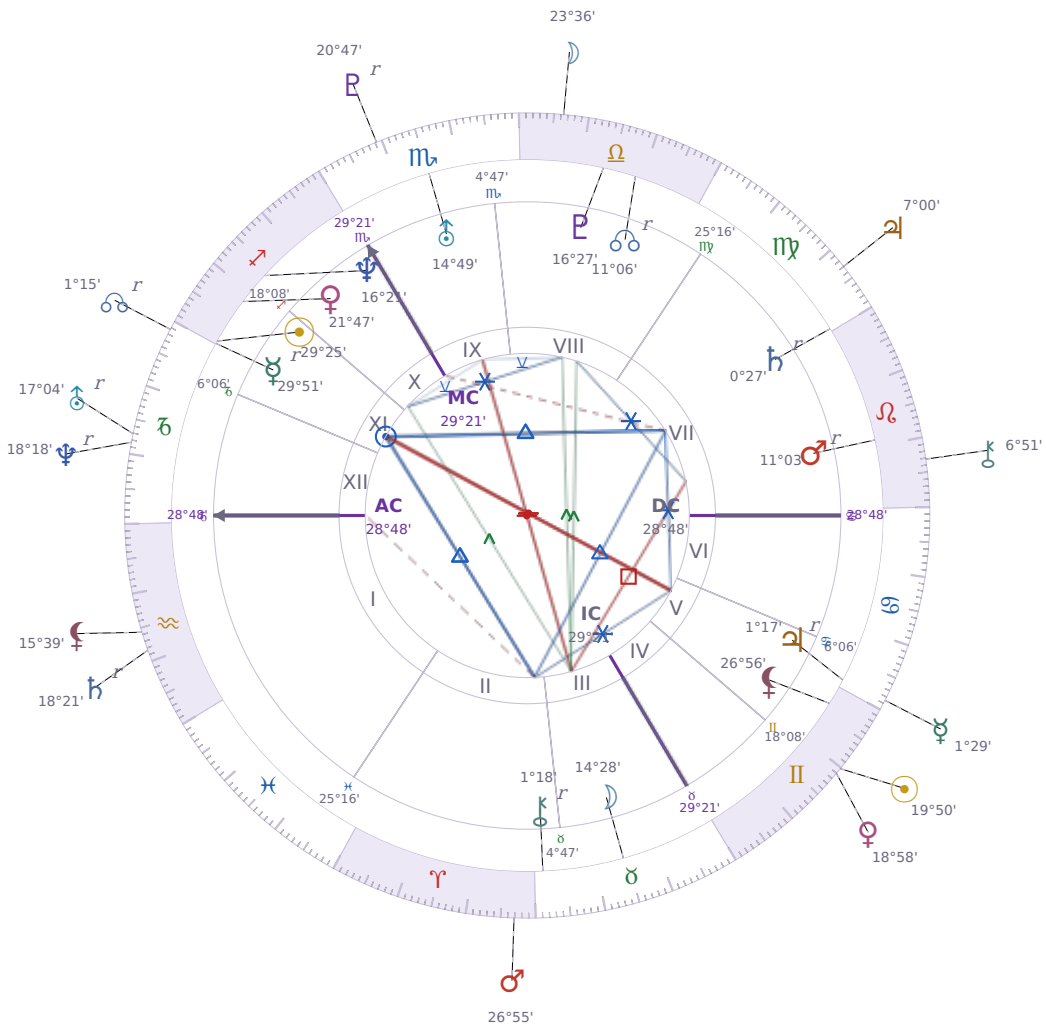

DAILY HOROSCOPE

Emmanuel Macron

President of France since 2017

♊ Sagittarius December 21, 1977 10:40 Amiens

Wednesday, 10 June 1992

TRANSITS FOR TODAY

☉ Sun	in ♊ Gemini	19°50'50"
☾ Moon	in ♎ Libra	23°36'23"
☿ Mercury	in ♋ Cancer	1°29'24"
♀ Venus	in ♊ Gemini	18°58'37"
♂ Mars	in ♈ Aries	26°55'10"
♃ Jupiter	in ♍ Virgo	7°00'59"
♄ Saturn	in ♒ Aquarius Rx	18°21'11"

♅ Uranus	in ♄ Capricorn Rx	17°04'55"
♆ Neptune	in ♄ Capricorn Rx	18°18'59"
♇ Pluto	in ♏ Scorpio Rx	20°47'39"
♁ Chiron	in ♌ Leo	6°51'25"
♁ NNode	in ♄ Capricorn Rx	1°15'16"
♁ Lilith	in ♒ Aquarius	15°39'26"

NATAL PLANETS

☉ Sun	in ♏ Sagittarius	29°25'05"	XI
☾ Moon	in ♉ Taurus	14°28'55"	III
☿ Mercury	in ♏ Sagittarius	29°51'52"	XI Rx
♀ Venus	in ♏ Sagittarius	21°47'46"	XI
♂ Mars	in ♌ Leo	11°03'34"	VII Rx
♃ Jupiter	in ♋ Cancer	1°17'35"	V Rx
♄ Saturn	in ♍ Virgo	0°27'25"	VII Rx
♅ Uranus	in ♏ Scorpio	14°49'33"	IX
♆ Neptune	in ♏ Sagittarius	16°21'30"	X
♇ Pluto	in ♎ Libra	16°27'10"	VIII
♁ Chiron	in ♉ Taurus	1°18'59"	II Rx
♁ North Node	in ♎ Libra	11°07'00"	VIII Rx
♁ Lilith	in ♊ Gemini	26°56'07"	V