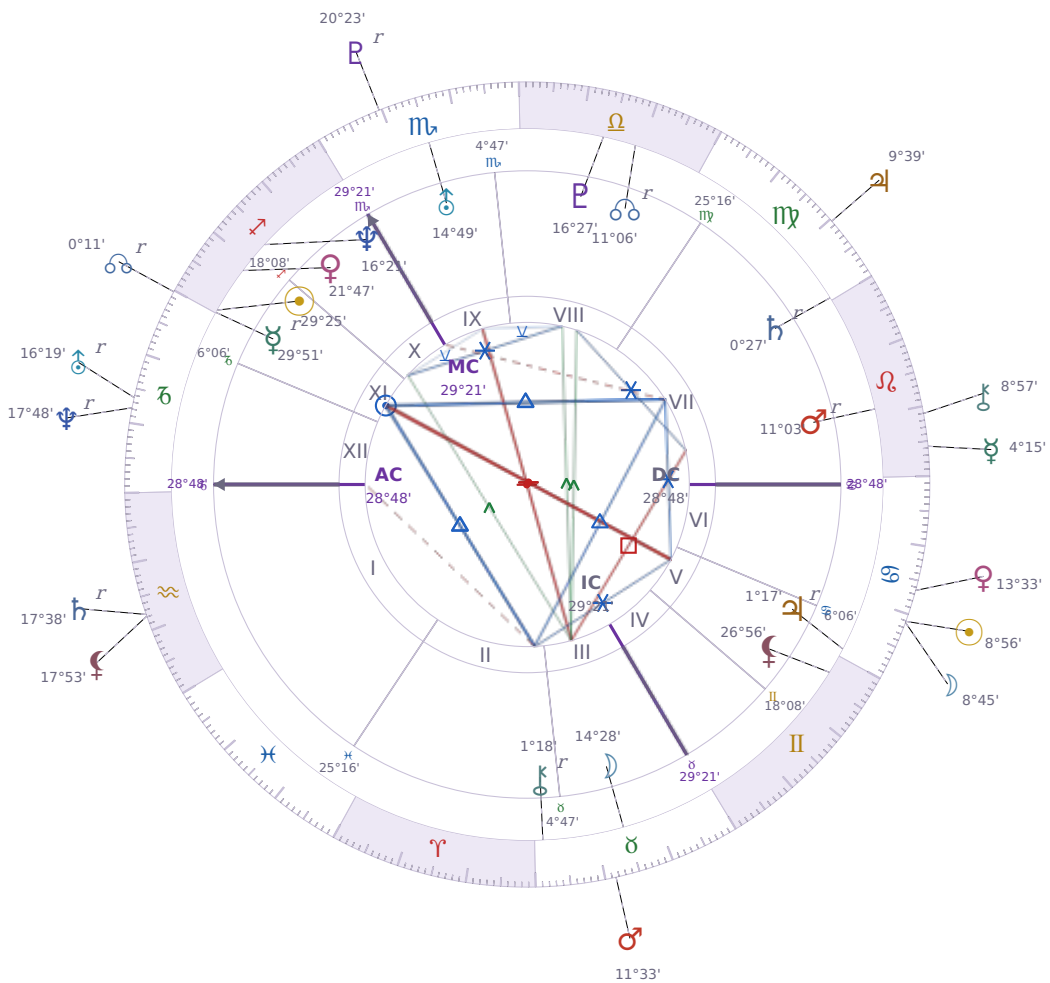

DAILY HOROSCOPE

Emmanuel Macron

President of France since 2017

♊ Sagittarius December 21, 1977 10:40 Amiens

Tuesday, 30 June 1992

TRANSITS FOR TODAY

☉ Sun	in ♋ Cancer	8°56'01"
☾ Moon	in ♋ Cancer	8°45'38"
☿ Mercury	in ♌ Leo	4°15'20"
♀ Venus	in ♋ Cancer	13°33'01"
♂ Mars	in ♉ Taurus	11°33'04"
♃ Jupiter	in ♍ Virgo	9°39'23"
♄ Saturn	in ♒ Aquarius Rx	17°38'29"

♅ Uranus	in ♄ Capricorn Rx	16°19'50"
♆ Neptune	in ♄ Capricorn Rx	17°48'58"
♇ Pluto	in ♏ Scorpio Rx	20°23'49"
♁ Chiron	in ♌ Leo	8°57'55"
♁ NNode	in ♄ Capricorn Rx	0°11'45"
♁ Lilith	in ♒ Aquarius	17°53'10"