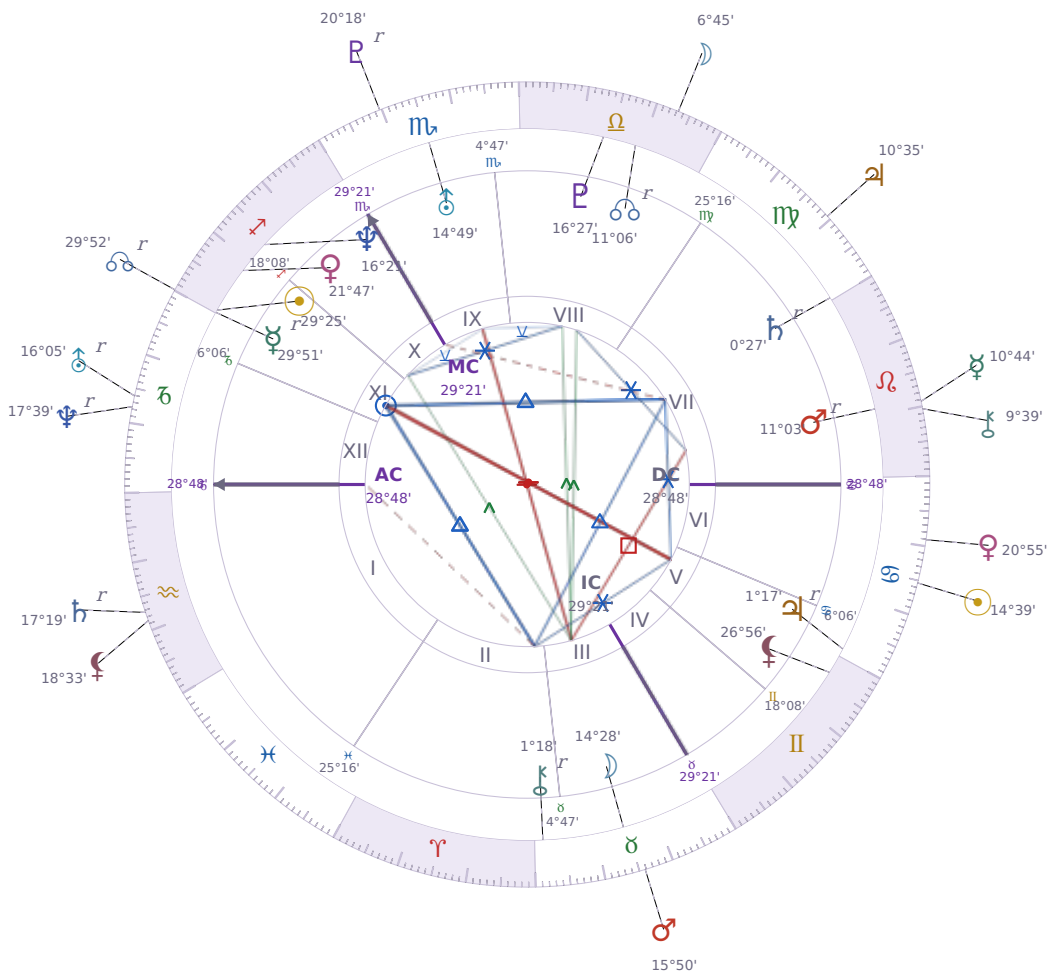

DAILY HOROSCOPE

Emmanuel Macron

President of France since 2017

♊ Sagittarius December 21, 1977 10:40 Amiens

Monday, 6 July 1992

TRANSITS FOR TODAY

☉ Sun	in ♋ Cancer	14°39'20"
☾ Moon	in ♎ Libra	6°45'03"
☿ Mercury	in ♌ Leo	10°44'06"
♀ Venus	in ♋ Cancer	20°55'36"
♂ Mars	in ♉ Taurus	15°50'52"
♃ Jupiter	in ♍ Virgo	10°35'34"
♄ Saturn	in ♒ Aquarius Rx	17°19'25"

♅ Uranus	in ♄ Capricorn Rx	16°05'22"
♆ Neptune	in ♄ Capricorn Rx	17°39'18"
♇ Pluto	in ♏ Scorpio Rx	20°18'38"
♁ Chiron	in ♌ Leo	9°39'15"
♊ NNode	in ♐ Sagittarius Rx	29°52'41"
♁ Lilith	in ♒ Aquarius	18°33'18"