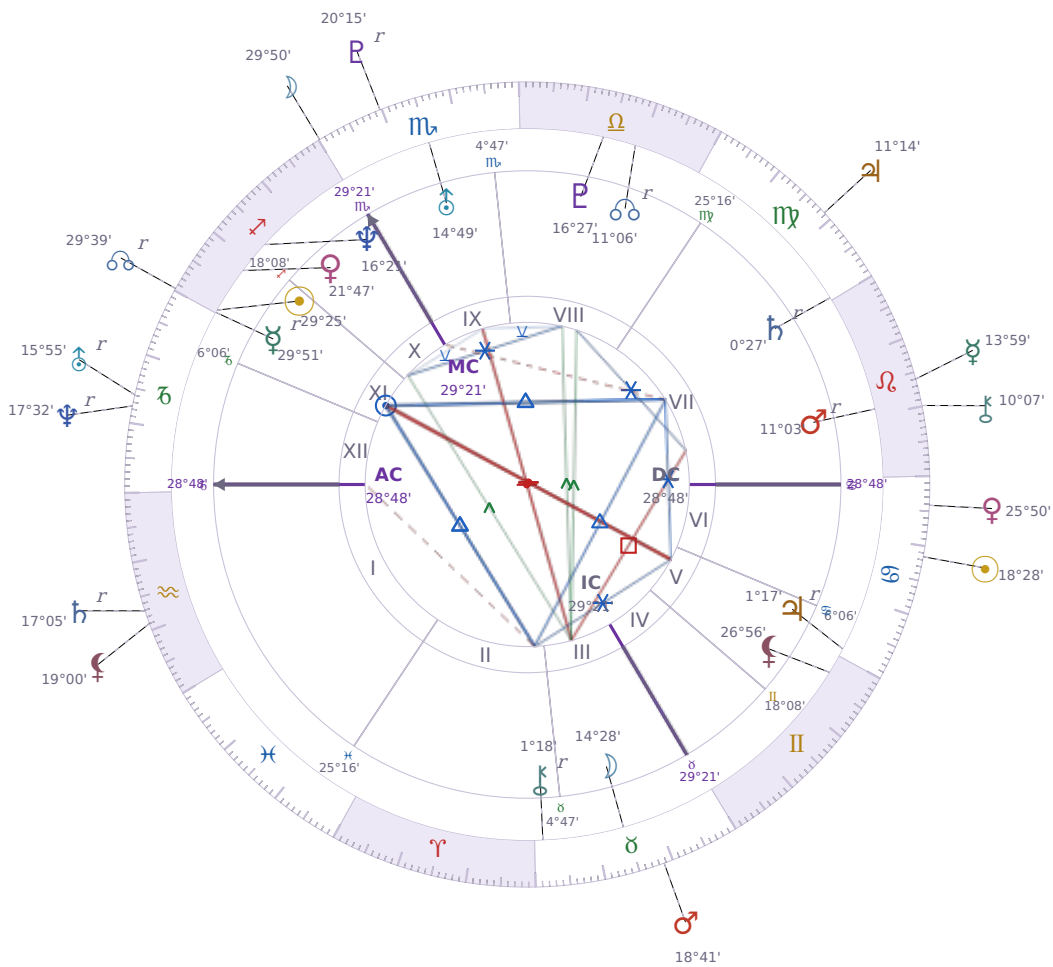

DAILY HOROSCOPE

Emmanuel Macron

President of France since 2017

♊ Sagittarius December 21, 1977 10:40 Amiens

Friday, 10 July 1992

TRANSITS FOR TODAY

☉ Sun	in ♋ Cancer	18°28'08"
☾ Moon	in ♏ Scorpio	29°50'56"
☿ Mercury	in ♌ Leo	13°59'45"
♀ Venus	in ♋ Cancer	25°50'40"
♂ Mars	in ♉ Taurus	18°41'06"
♃ Jupiter	in ♍ Virgo	11°14'55"
♄ Saturn	in ♒ Aquarius Rx	17°05'23"

♅ Uranus	in ♄ Capricorn Rx	15°55'41"
♆ Neptune	in ♄ Capricorn Rx	17°32'48"
♇ Pluto	in ♏ Scorpio Rx	20°15'45"
♁ Chiron	in ♌ Leo	10°07'27"
♊ NNode	in ♐ Sagittarius Rx	29°39'58"
♁ Lilith	in ♒ Aquarius	19°00'03"