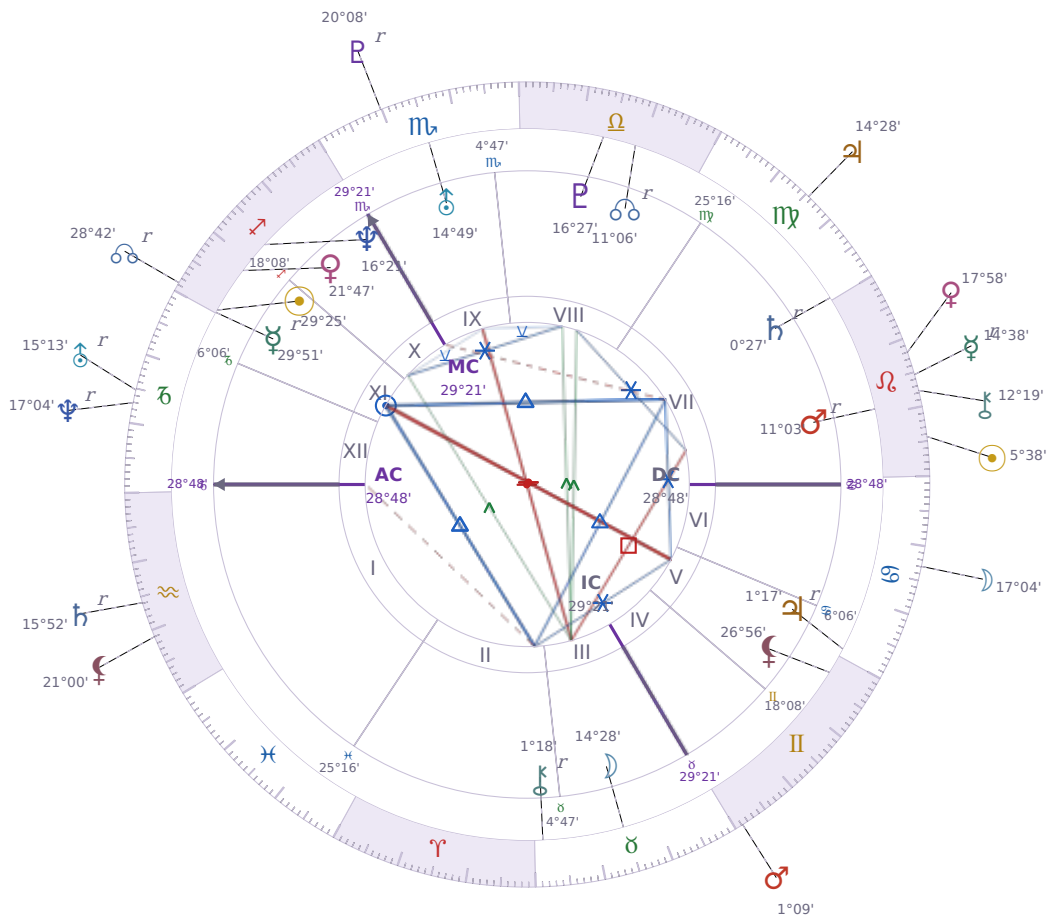

DAILY HOROSCOPE

Emmanuel Macron

President of France since 2017

♊ Sagittarius December 21, 1977 10:40 Amiens

Tuesday, 28 July 1992

TRANSITS FOR TODAY

☉ Sun	in ♌ Leo	5°38'53"
☾ Moon	in ♋ Cancer	17°04'17"
☿ Mercury	in ♊ Leo Rx	14°38'49"
♀ Venus	in ♌ Leo	17°58'57"
♂ Mars	in ♊ Gemini	1°09'46"
♃ Jupiter	in ♍ Virgo	14°28'05"
♄ Saturn	in ♒ Aquarius Rx	15°52'22"

♅ Uranus	in ♄ Capricorn	Rx	15°13'31"
♆ Neptune	in ♄ Capricorn	Rx	17°04'16"
♇ Pluto	in ♏ Scorpio	Rx	20°09'00"
♁ Chiron	in ♌ Leo		12°19'08"
♊ NNode	in ♐ Sagittarius	Rx	28°42'48"
♁ Lilith	in ♒ Aquarius		21°00'32"