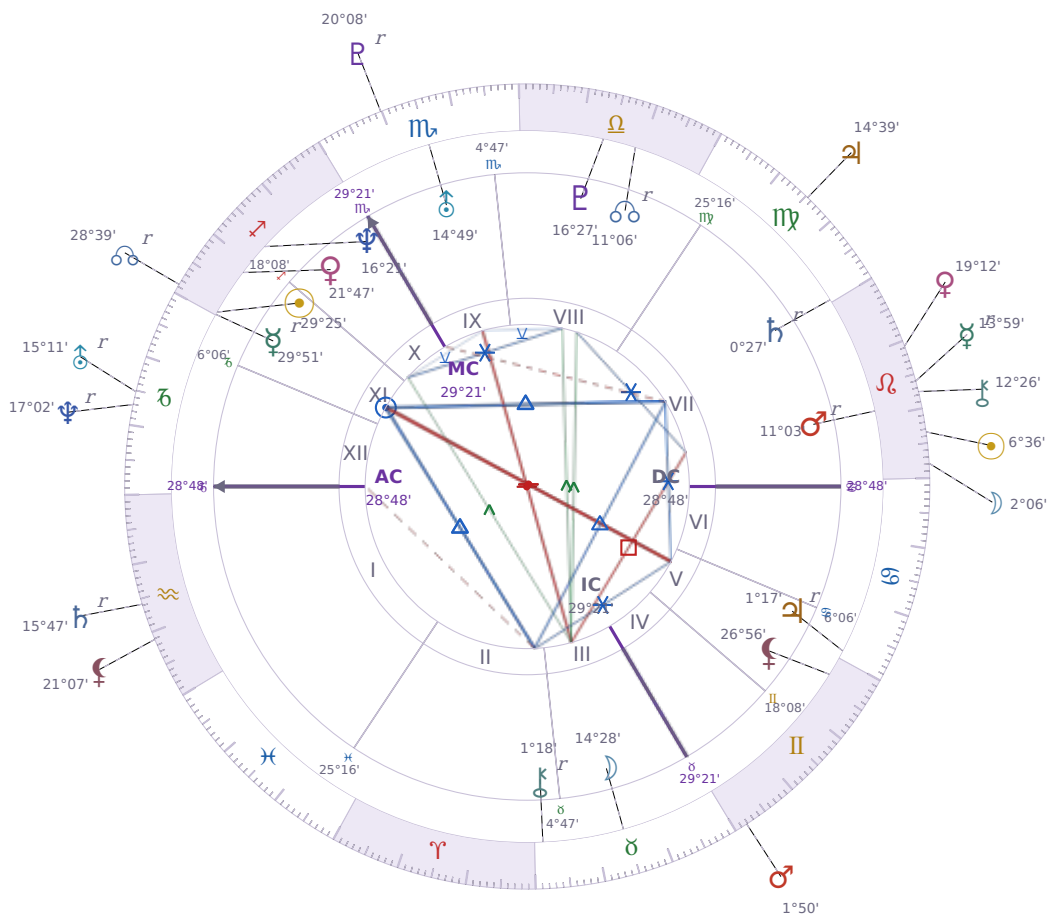

DAILY HOROSCOPE

## Emmanuel Macron

President of France since 2017

♊ Sagittarius December 21, 1977 10:40 Amiens

**Wednesday, 29 July 1992**