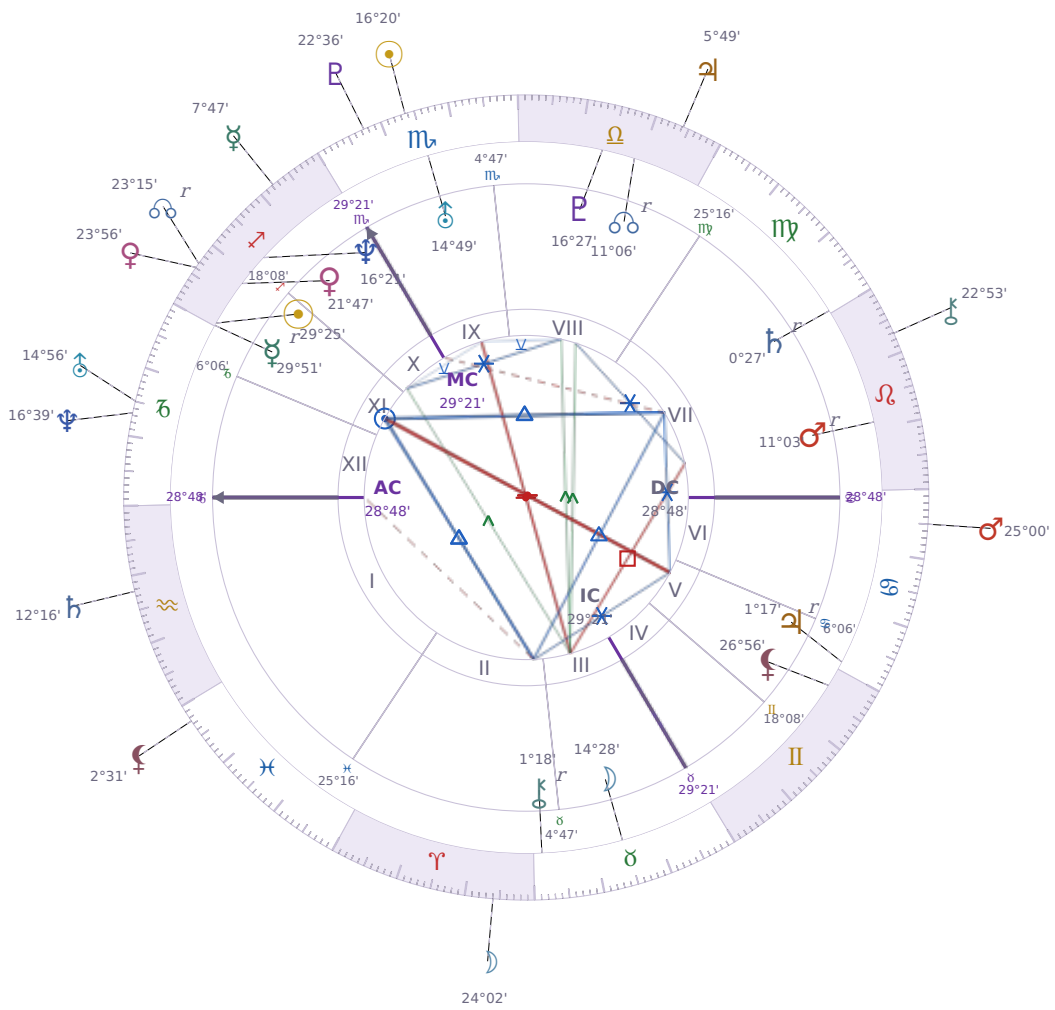

DAILY HOROSCOPE

Emmanuel Macron

President of France since 2017

♏ Sagittarius December 21, 1977 10:40 Amiens

Sunday, 8 November 1992

TRANSITS FOR TODAY

☉ Sun	in ♏ Scorpio	16°20'25"
☾ Moon	in ♈ Aries	24°02'31"
☿ Mercury	in ♏ Sagittarius	7°47'48"
♀ Venus	in ♏ Sagittarius	23°56'21"
♂ Mars	in ♋ Cancer	25°00'16"
♃ Jupiter	in ♎ Libra	5°49'37"
♄ Saturn	in ♒ Aquarius	12°16'59"

♅ Uranus	in ♄ Capricorn	14°56'40"
♆ Neptune	in ♄ Capricorn	16°39'27"
♇ Pluto	in ♏ Scorpio	22°36'24"
♁ Chiron	in ♌ Leo	22°53'07"
♁ NNode	in ♐ Sagittarius Rx	23°15'29"
♁ Lilith	in ♓ Pisces	2°31'04"

## KEY TRANSIT FACTORS