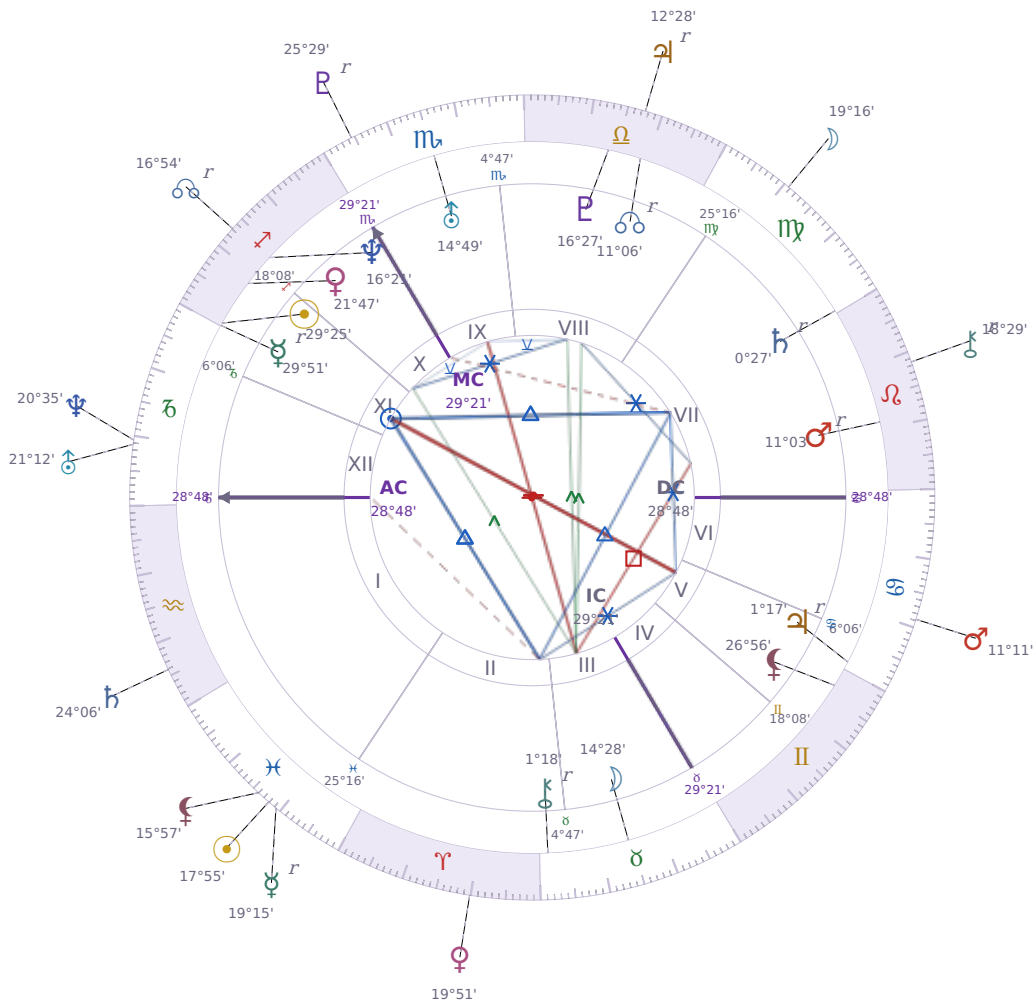

DAILY HOROSCOPE

## Emmanuel Macron

President of France since 2017

♊ Sagittarius December 21, 1977 10:40 Amiens

**Monday, 8 March 1993**

### TRANSITS FOR TODAY

☉ Sun	in ♓ Pisces	17°55'47"
☾ Moon	in ♍ Virgo	19°16'11"
☿ Mercury	in ♓ Pisces Rx	19°15'11"
♀ Venus	in ♈ Aries	19°51'20"
♂ Mars	in ♋ Cancer	11°11'42"
♃ Jupiter	in ♎ Libra Rx	12°28'25"
♄ Saturn	in ♒ Aquarius	24°06'19"