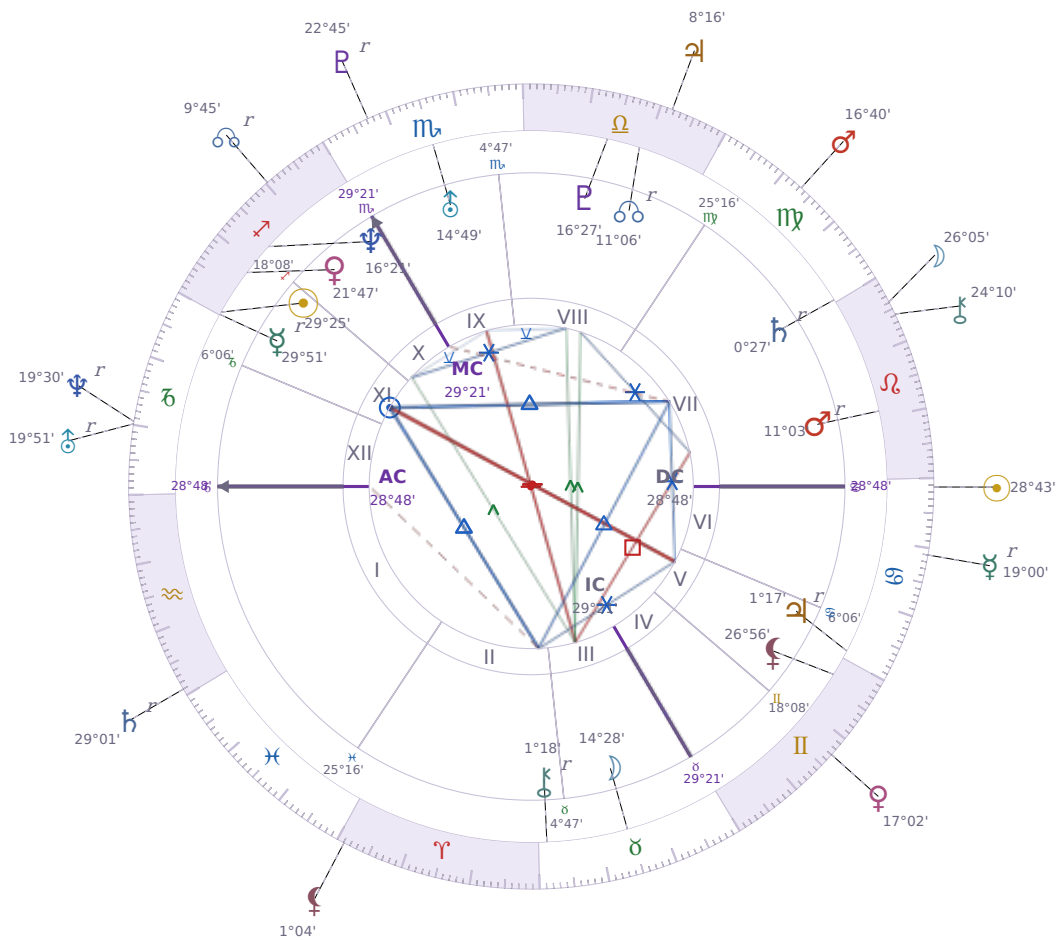

DAILY HOROSCOPE

Emmanuel Macron

President of France since 2017

♊ Sagittarius December 21, 1977 10:40 Amiens

Wednesday, 21 July 1993

TRANSITS FOR TODAY

☉ Sun	in ♋ Cancer	28°43'58"
☾ Moon	in ♌ Leo	26°05'53"
☿ Mercury	in ♋ Cancer Rx	19°00'39"
♀ Venus	in ♊ Gemini	17°02'27"
♂ Mars	in ♍ Virgo	16°40'52"
♃ Jupiter	in ♎ Libra	8°16'44"
♄ Saturn	in ♒ Aquarius Rx	29°01'04"

♅ Uranus	in ♄ Capricorn Rx	19°51'04"
♆ Neptune	in ♄ Capricorn Rx	19°30'49"
♇ Pluto	in ♏ Scorpio Rx	22°45'46"
♁ Chiron	in ♌ Leo	24°10'01"
♁ NNode	in ♐ Sagittarius Rx	9°45'20"
♁ Lilith	in ♈ Aries	1°04'52"

## KEY TRANSIT FACTORS