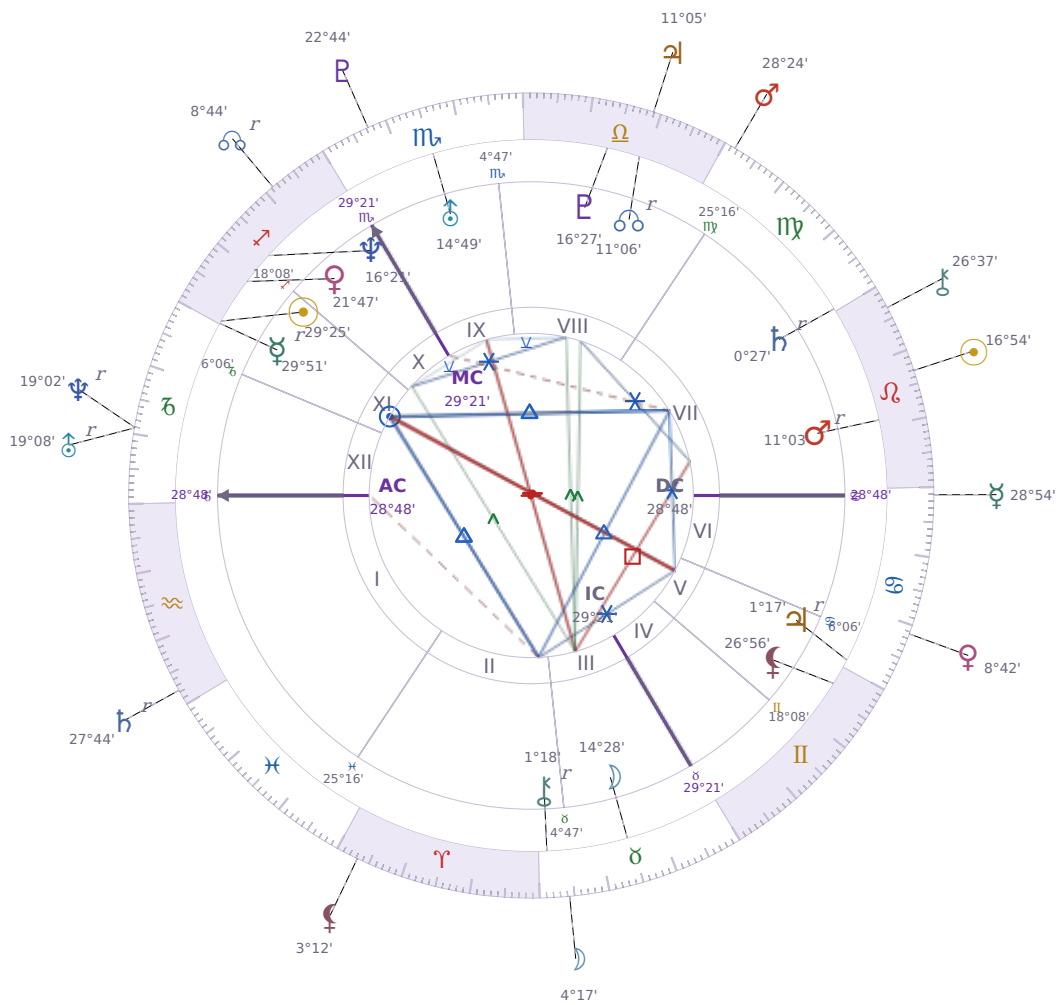

DAILY HOROSCOPE

Emmanuel Macron

President of France since 2017

♊ Sagittarius December 21, 1977 10:40 Amiens

Monday, 9 August 1993

TRANSITS FOR TODAY

☉ Sun	in ♌ Leo	16°54'19"
☾ Moon	in ♉ Taurus	4°17'13"
☿ Mercury	in ♋ Cancer	28°54'42"
♀ Venus	in ♋ Cancer	8°42'01"
♂ Mars	in ♍ Virgo	28°24'02"
♃ Jupiter	in ♎ Libra	11°05'47"
♄ Saturn	in ♒ Aquarius Rx	27°44'18"

♅ Uranus	in ♑ Capricorn Rx	19°08'35"
♆ Neptune	in ♑ Capricorn Rx	19°02'09"
♇ Pluto	in ♏ Scorpio	22°44'00"
♁ Chiron	in ♌ Leo	26°37'23"
♁ NNode	in ♐ Sagittarius Rx	8°44'57"
♁ Lilith	in ♈ Aries	3°12'23"

NATAL PLANETS