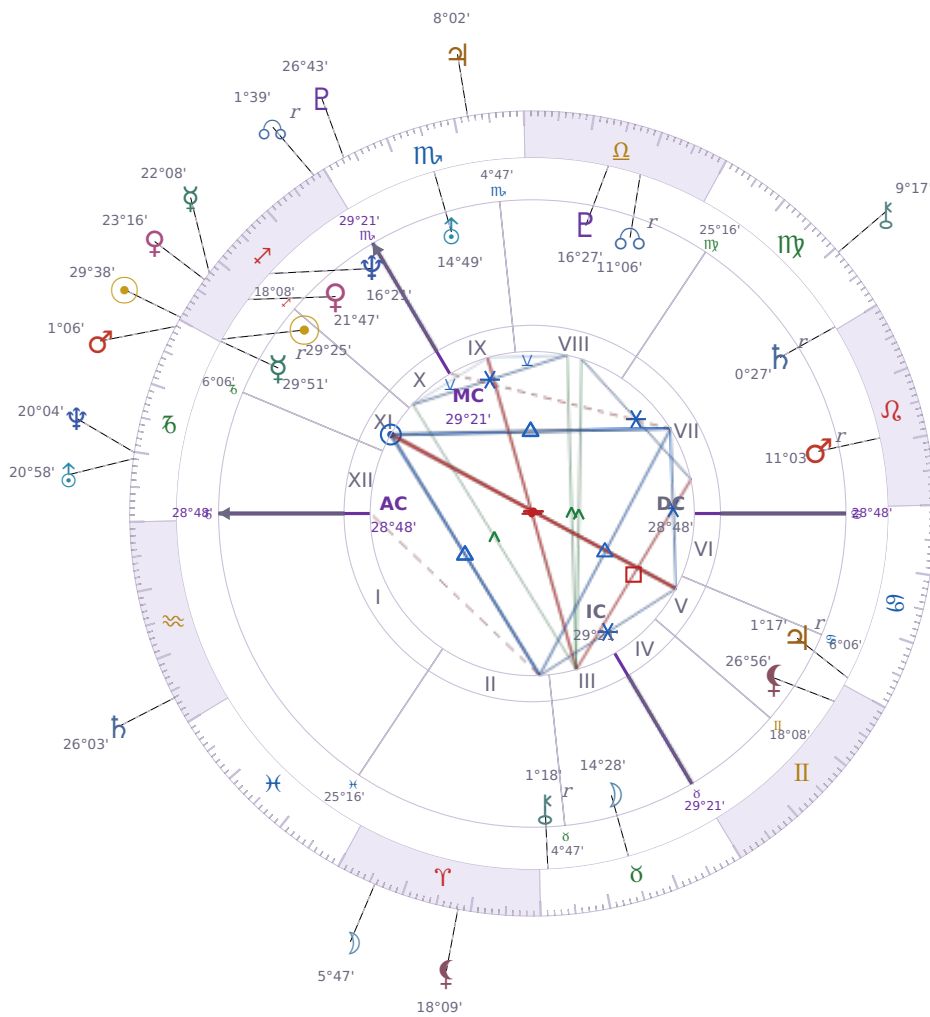

DAILY HOROSCOPE

Emmanuel Macron

President of France since 2017

♏ Sagittarius December 21, 1977 10:40 Amiens

Tuesday, 21 December 1993

TRANSITS FOR TODAY

☉ Sun	in ♏ Sagittarius	29°38'32"
☾ Moon	in ♈ Aries	5°47'10"
☿ Mercury	in ♏ Sagittarius	22°08'01"
♀ Venus	in ♏ Sagittarius	23°16'51"
♂ Mars	in ♐ Capricorn	1°06'45"
♃ Jupiter	in ♏ Scorpio	8°02'56"
♄ Saturn	in ♒ Aquarius	26°03'20"

♅ Uranus	in ♑ Capricorn	20°58'35"
♆ Neptune	in ♑ Capricorn	20°04'26"
♇ Pluto	in ♏ Scorpio	26°43'27"
♁ Chiron	in ♍ Virgo	9°17'30"
♁ NNode	in ♐ Sagittarius Rx	1°39'11"
♁ Lilith	in ♈ Aries	18°09'45"

NATAL PLANETS