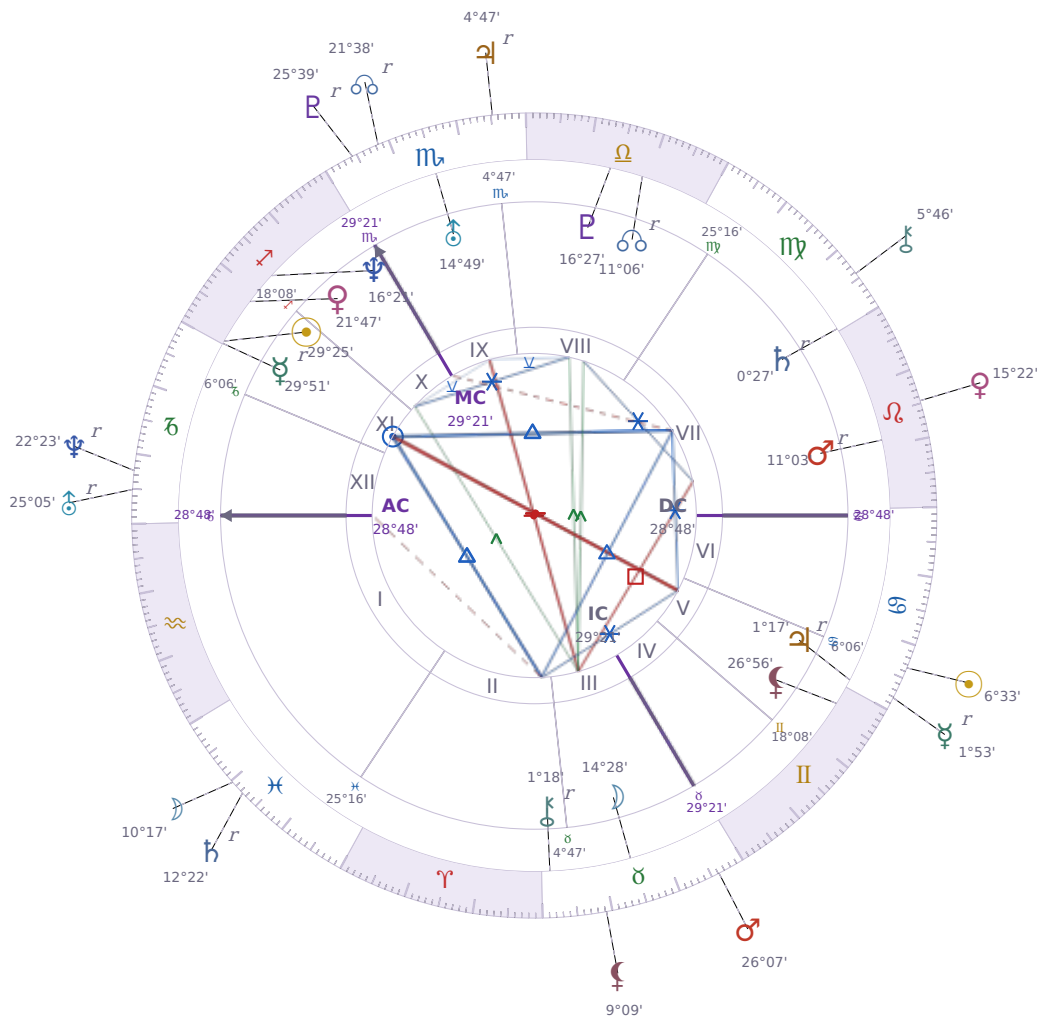

DAILY HOROSCOPE

## Emmanuel Macron

President of France since 2017

♊ Sagittarius December 21, 1977 10:40 Amiens

**Tuesday, 28 June 1994**