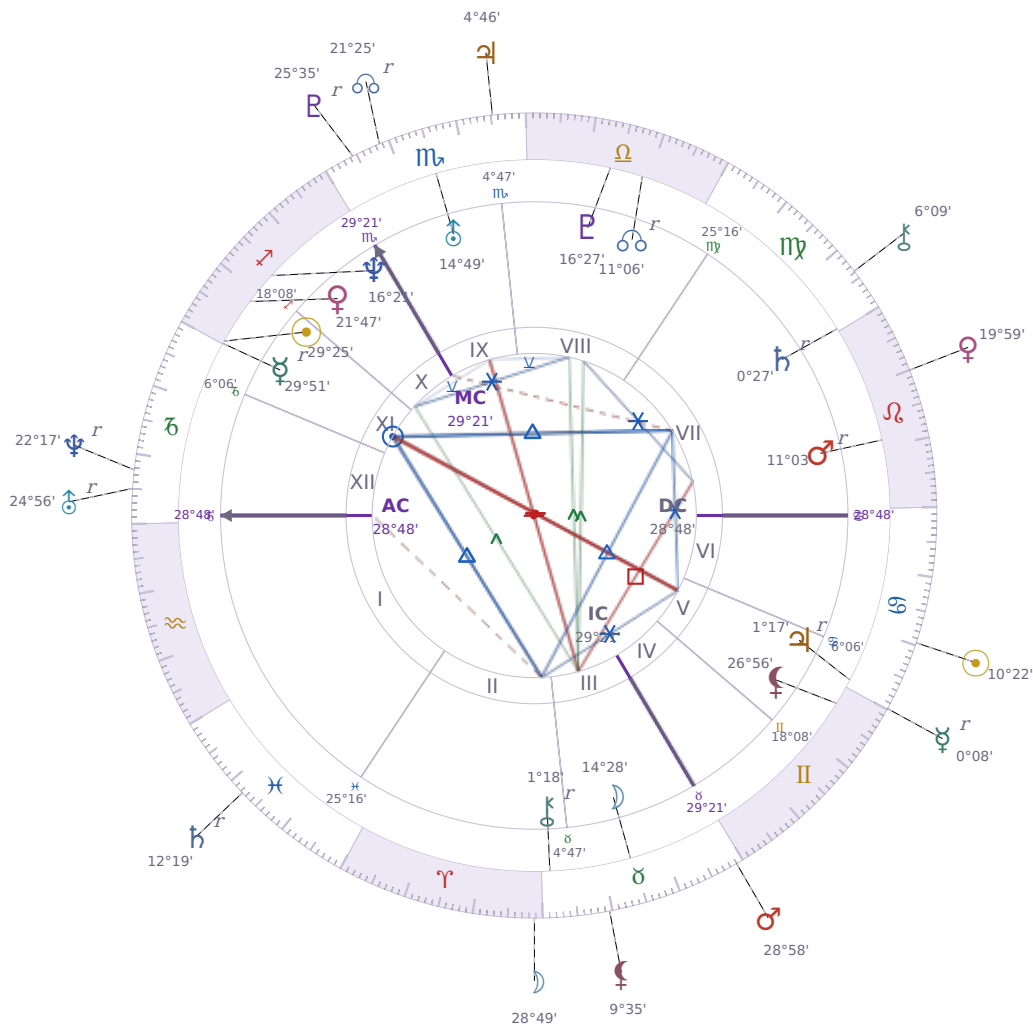

DAILY HOROSCOPE

Emmanuel Macron

President of France since 2017

♊ Sagittarius December 21, 1977 10:40 Amiens

Saturday, 2 July 1994

TRANSITS FOR TODAY

☉ Sun	in ♋ Cancer	10°22'40"
☾ Moon	in ♈ Aries	28°49'40"
☿ Mercury	in ♋ Cancer Rx	0°08'42"
♀ Venus	in ♌ Leo	19°59'09"
♂ Mars	in ♉ Taurus	28°58'38"
♃ Jupiter	in ♏ Scorpio	4°46'06"
♄ Saturn	in ♓ Pisces Rx	12°19'52"

♅ Uranus	in ♄ Capricorn Rx	24°56'37"
♆ Neptune	in ♄ Capricorn Rx	22°17'20"
♇ Pluto	in ♏ Scorpio Rx	25°35'19"
♁ Chiron	in ♍ Virgo	6°09'48"
♁ NNode	in ♏ Scorpio Rx	21°25'57"
♁ Lilith	in ♉ Taurus	9°35'39"

KEY DATE

♃ Jupiter stations Direct

Jupiter turning **direct again** means opportunities and decisions that felt stuck or unclear over the past months can finally move ahead with real momentum. What becomes **clearer now** is whether plans, applications, or deals are actually going to work — delays lift and you get actual answers instead of waiting. **Growth starts moving** in the areas where *Jupiter* sits in your chart, so watch for openings in money, work, relationships, or learning that were on pause during the retrograde.