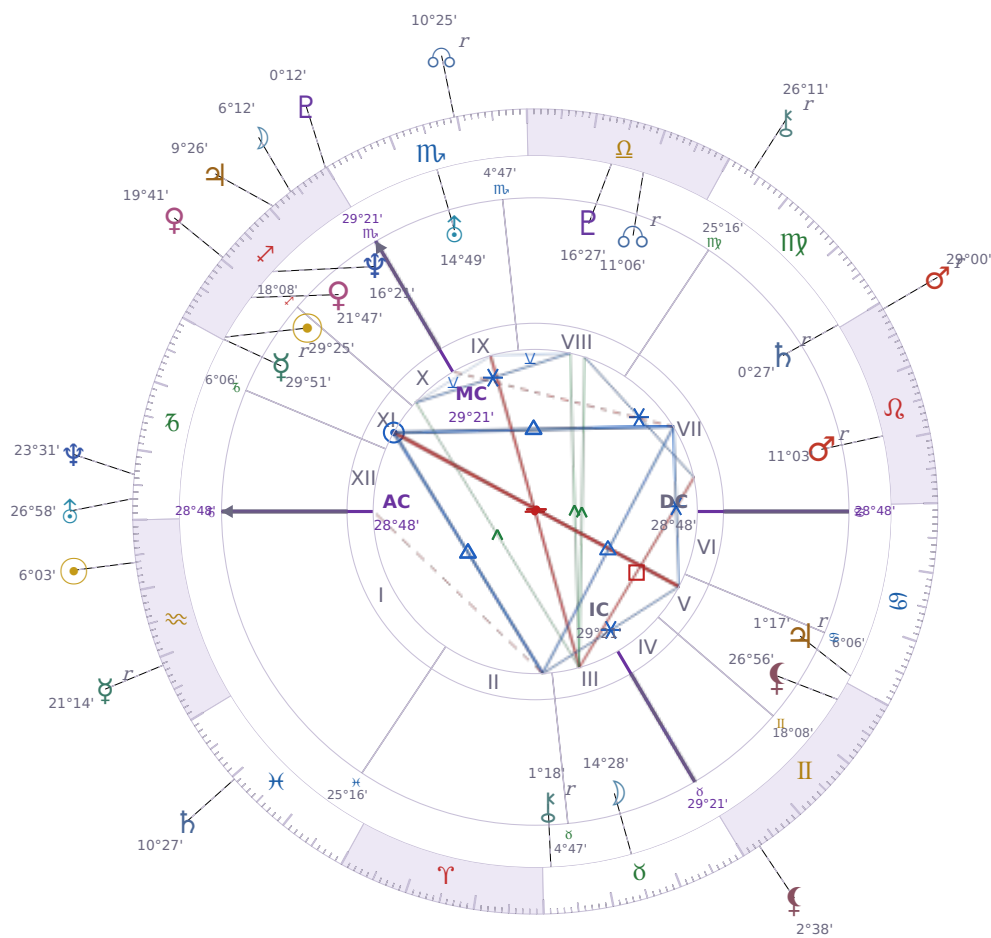

DAILY HOROSCOPE

Emmanuel Macron

President of France since 2017

♊ Sagittarius December 21, 1977 10:40 Amiens

Thursday, 26 January 1995

TRANSITS FOR TODAY

☉ Sun	in ♒ Aquarius	6°03'38"
☾ Moon	in ♊ Sagittarius	6°12'30"
☿ Mercury	in ♒ Aquarius Rx	21°14'45"
♀ Venus	in ♊ Sagittarius	19°41'01"
♂ Mars	in ♌ Leo Rx	29°00'13"
♃ Jupiter	in ♊ Sagittarius	9°26'41"
♄ Saturn	in ♋ Pisces	10°27'31"

♅ Uranus	in ♄ Capricorn	26°58'09"
♆ Neptune	in ♄ Capricorn	23°31'48"
♇ Pluto	in ♐ Sagittarius	0°12'45"
♁ Chiron	in ♍ Virgo Rx	26°11'31"
♁ NNode	in ♏ Scorpio Rx	10°25'04"
♁ Lilith	in ♊ Gemini	2°38'17"

NATAL PLANETS