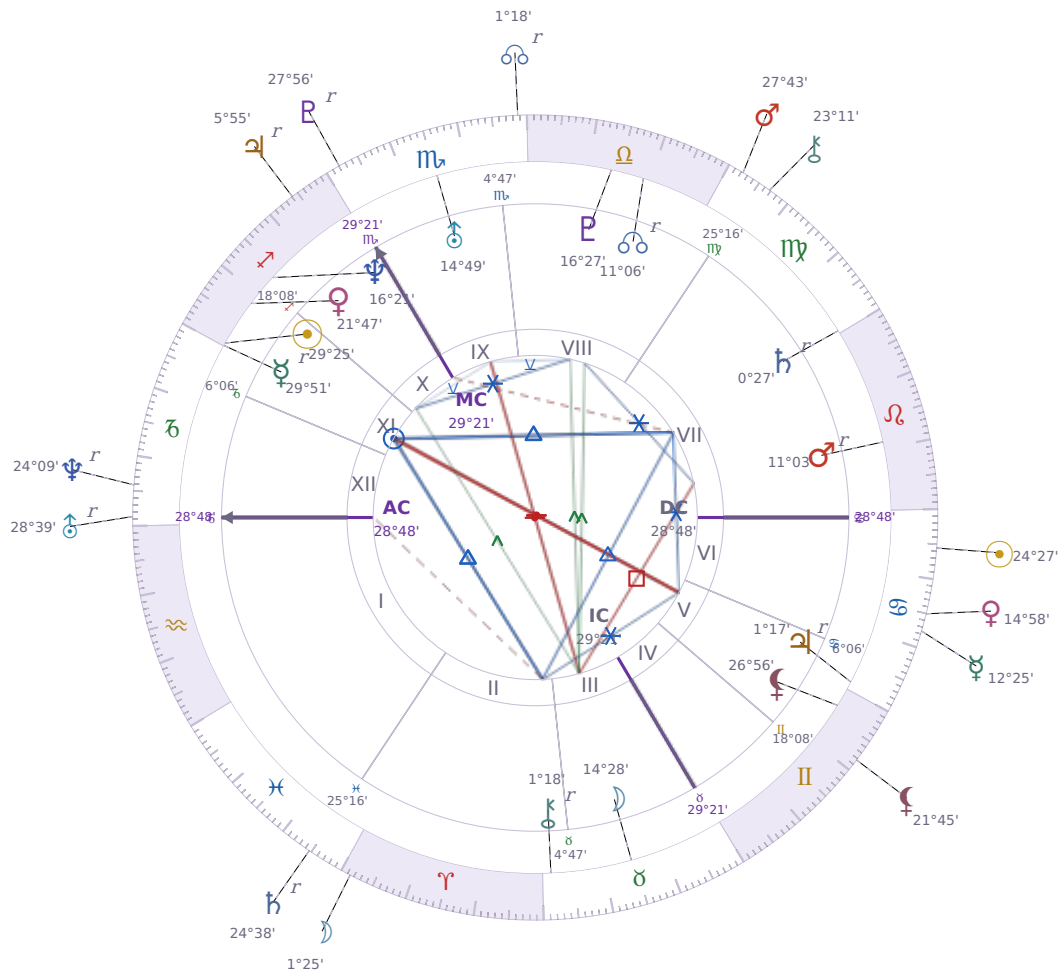

DAILY HOROSCOPE

Emmanuel Macron

President of France since 2017

♊ Sagittarius December 21, 1977 10:40 Amiens

Monday, 17 July 1995

TRANSITS FOR TODAY

☉ Sun	in ♋ Cancer	24°27'10"
☾ Moon	in ♈ Aries	1°25'44"
☿ Mercury	in ♋ Cancer	12°25'39"
♀ Venus	in ♋ Cancer	14°58'10"
♂ Mars	in ♍ Virgo	27°43'20"
♃ Jupiter	in ♐ Sagittarius Rx	5°55'52"
♄ Saturn	in ♓ Pisces Rx	24°38'56"

♅ Uranus	in ♄ Capricorn Rx	28°39'54"
♆ Neptune	in ♄ Capricorn Rx	24°09'17"
♇ Pluto	in ♏ Scorpio Rx	27°56'58"
♁ Chiron	in ♍ Virgo	23°11'24"
♁ NNode	in ♏ Scorpio Rx	1°18'32"
♁ Lilith	in ♊ Gemini	21°45'58"

NATAL PLANETS

☉ Sun	in ♐ Sagittarius	29°25'05"	XI
☾ Moon	in ♉ Taurus	14°28'55"	III
☿ Mercury	in ♐ Sagittarius	29°51'52"	XI Rx
♀ Venus	in ♐ Sagittarius	21°47'46"	XI
♂ Mars	in ♌ Leo	11°03'34"	VII Rx
♃ Jupiter	in ♋ Cancer	1°17'35"	V Rx
♄ Saturn	in ♍ Virgo	0°27'25"	VII Rx
♅ Uranus	in ♏ Scorpio	14°49'33"	IX
♆ Neptune	in ♐ Sagittarius	16°21'30"	X
♇ Pluto	in ♎ Libra	16°27'10"	VIII
♁ Chiron	in ♉ Taurus	1°18'59"	II Rx
♁ North Node	in ♎ Libra	11°07'00"	VIII Rx
♁ Lilith	in ♊ Gemini	26°56'07"	V