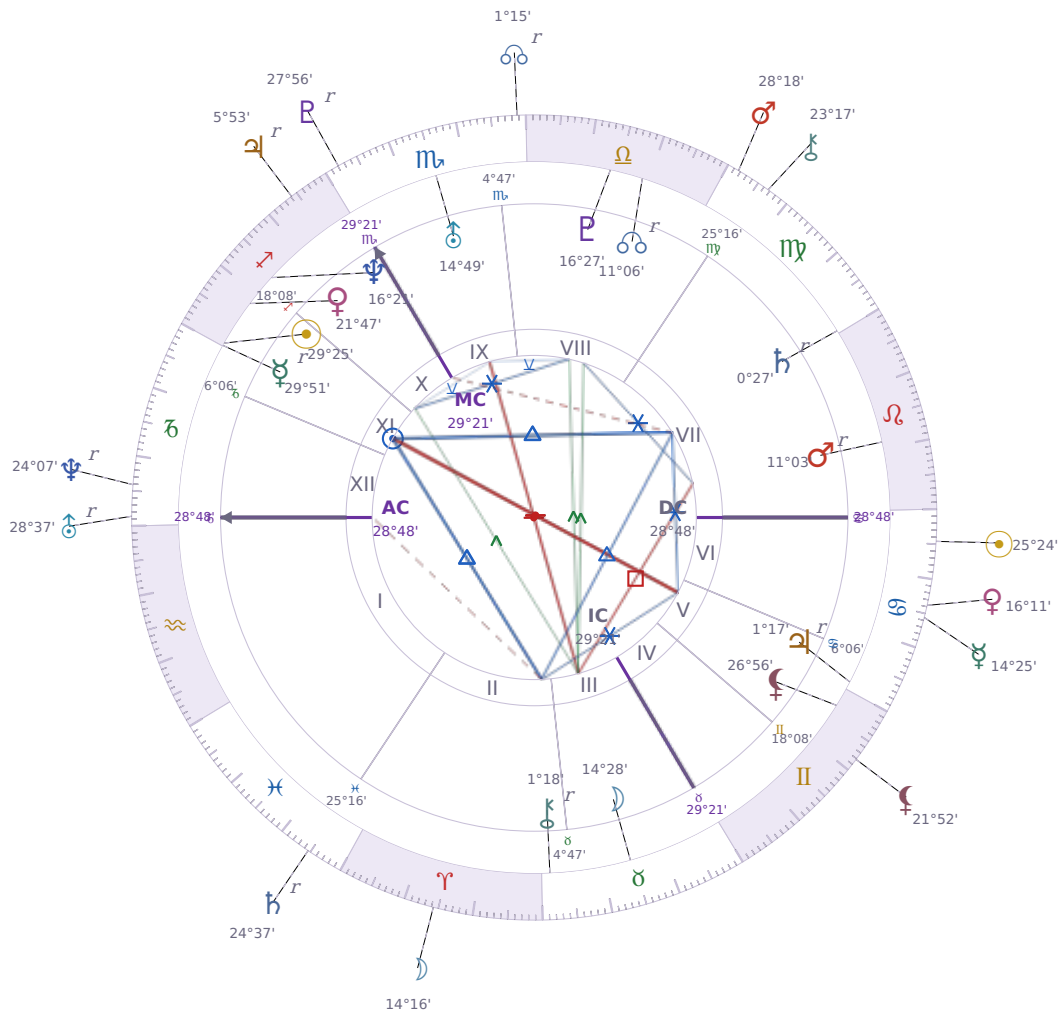

DAILY HOROSCOPE

Emmanuel Macron

President of France since 2017

♊ Sagittarius December 21, 1977 10:40 Amiens

Tuesday, 18 July 1995

TRANSITS FOR TODAY

☉ Sun	in ♋ Cancer	25°24'24"
☾ Moon	in ♈ Aries	14°16'59"
☿ Mercury	in ♋ Cancer	14°25'55"
♀ Venus	in ♋ Cancer	16°11'47"
♂ Mars	in ♍ Virgo	28°18'19"
♃ Jupiter	in ♏ Sagittarius Rx	5°53'01"
♄ Saturn	in ♓ Pisces Rx	24°37'46"

♅ Uranus	in ♑ Capricorn Rx	28°37'30"
♆ Neptune	in ♑ Capricorn Rx	24°07'39"
♇ Pluto	in ♏ Scorpio Rx	27°56'16"
♁ Chiron	in ♍ Virgo	23°17'26"
♁ NNode	in ♏ Scorpio Rx	1°15'22"
♁ Lilith	in ♊ Gemini	21°52'40"

NATAL PLANETS

☉ Sun	in ♎ Sagittarius	29°25'05"	XI
☾ Moon	in ♉ Taurus	14°28'55"	III
☿ Mercury	in ♎ Sagittarius	29°51'52"	XI Rx
♀ Venus	in ♎ Sagittarius	21°47'46"	XI
♂ Mars	in ♌ Leo	11°03'34"	VII Rx
♃ Jupiter	in ♋ Cancer	1°17'35"	V Rx
♄ Saturn	in ♍ Virgo	0°27'25"	VII Rx
♅ Uranus	in ♏ Scorpio	14°49'33"	IX
♆ Neptune	in ♎ Sagittarius	16°21'30"	X
♇ Pluto	in ♎ Libra	16°27'10"	VIII
♁ Chiron	in ♉ Taurus	1°18'59"	II Rx
♁ North Node	in ♎ Libra	11°07'00"	VIII Rx
♁ Lilith	in ♊ Gemini	26°56'07"	V

Tuesday · ☿ Mars

Colors: Red

Stone: Ruby

Number: 9