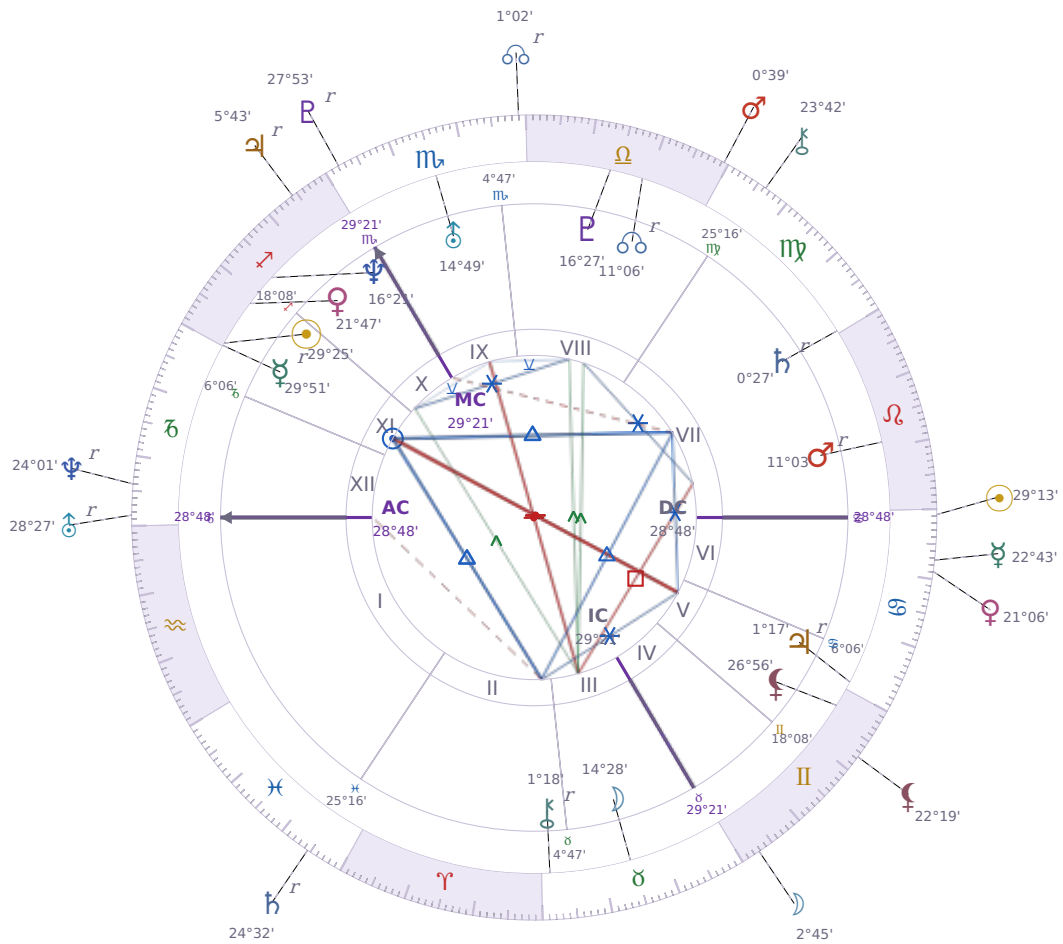

DAILY HOROSCOPE

## Emmanuel Macron

President of France since 2017

♊ Sagittarius December 21, 1977 10:40 Amiens

**Saturday, 22 July 1995**

### TRANSITS FOR TODAY

☉ Sun	in ♋ Cancer	29°13'28"
☾ Moon	in ♊ Gemini	2°45'57"
☿ Mercury	in ♋ Cancer	22°43'31"
♀ Venus	in ♋ Cancer	21°06'28"
♂ Mars	in ♎ Libra	0°39'19"
♃ Jupiter	in ♐ Sagittarius Rx	5°43'23"
♄ Saturn	in ♓ Pisces Rx	24°32'11"