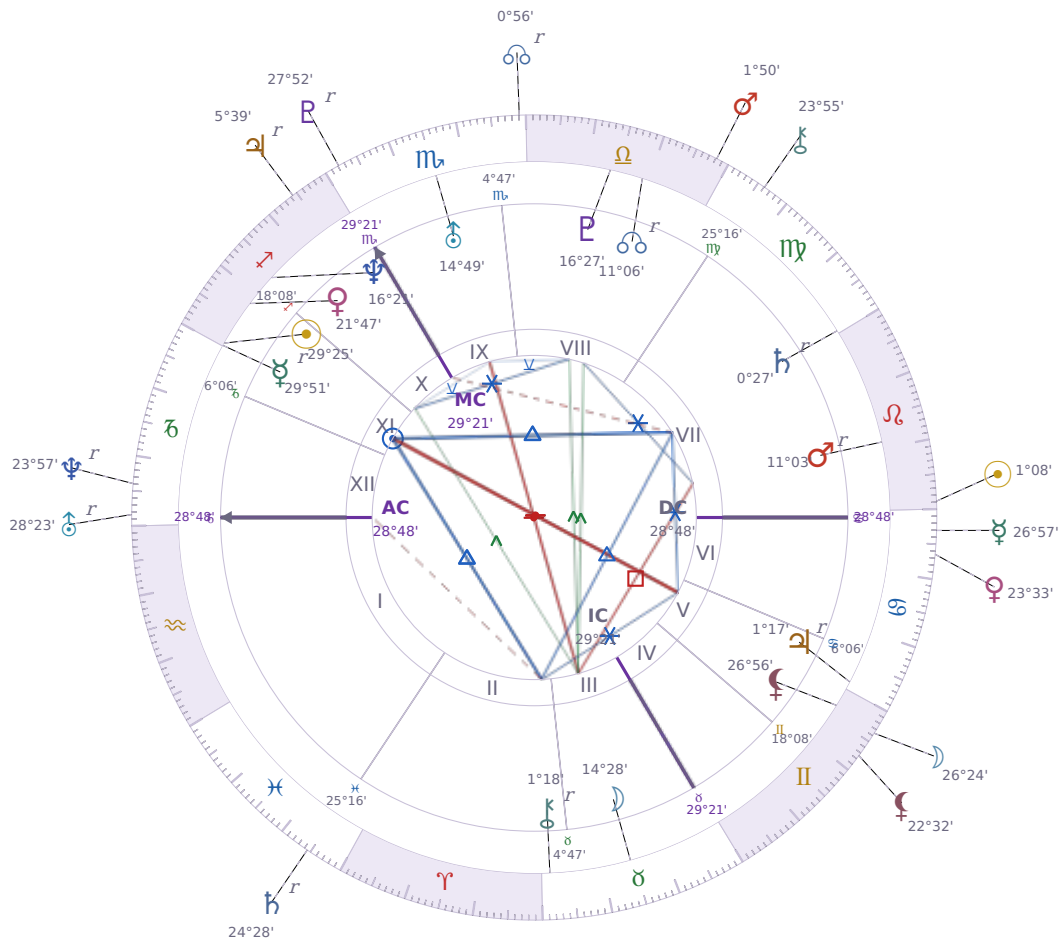

DAILY HOROSCOPE

## Emmanuel Macron

President of France since 2017

♊ Sagittarius December 21, 1977 10:40 Amiens

**Monday, 24 July 1995**