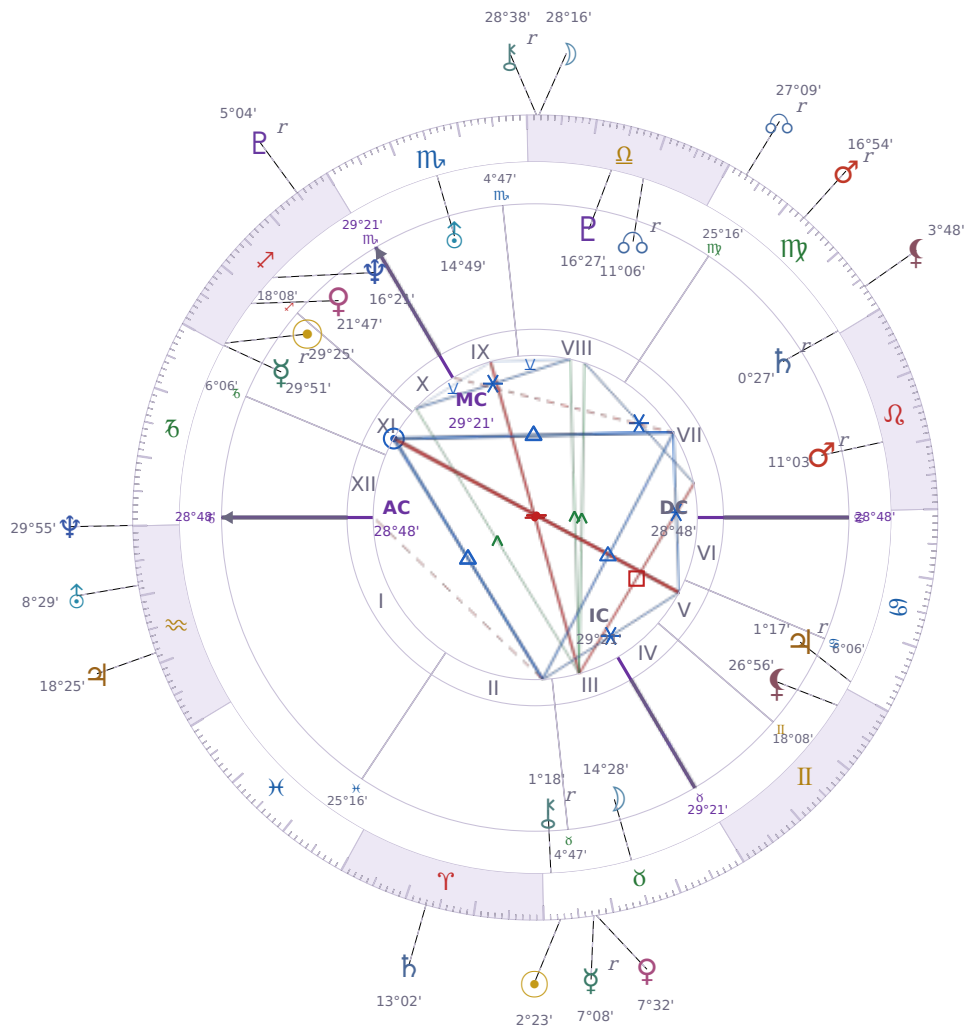

DAILY HOROSCOPE

Emmanuel Macron

President of France since 2017

♊ Sagittarius December 21, 1977 10:40 Amiens

Tuesday, 22 April 1997

TRANSITS FOR TODAY

☉ Sun	in ♉ Taurus	2°23'45"
☾ Moon	in ♎ Libra	28°16'20"
☿ Mercury	in ♉ Taurus Rx	7°08'55"
♀ Venus	in ♉ Taurus	7°32'07"
♂ Mars	in ♍ Virgo Rx	16°54'54"
♃ Jupiter	in ♒ Aquarius	18°25'22"
♄ Saturn	in ♈ Aries	13°02'44"

♅ Uranus	in ♒ Aquarius	8°29'46"
♆ Neptune	in ♑ Capricorn	29°55'59"
♇ Pluto	in ♏ Sagittarius Rx	5°04'17"
♁ Chiron	in ♎ Libra Rx	28°38'03"
♁ NNode	in ♍ Virgo Rx	27°09'02"
♁ Lilith	in ♍ Virgo	3°48'57"

## NATAL PLANETS

☉ Sun	in ♏ Sagittarius	29°25'05"	XI
☾ Moon	in ♉ Taurus	14°28'55"	III
☿ Mercury	in ♏ Sagittarius	29°51'52"	XI Rx
♀ Venus	in ♏ Sagittarius	21°47'46"	XI
♂ Mars	in ♌ Leo	11°03'34"	VII Rx
♃ Jupiter	in ♋ Cancer	1°17'35"	V Rx
♄ Saturn	in ♍ Virgo	0°27'25"	VII Rx
♅ Uranus	in ♏ Scorpio	14°49'33"	IX
♆ Neptune	in ♏ Sagittarius	16°21'30"	X
♇ Pluto	in ♎ Libra	16°27'10"	VIII
♁ Chiron	in ♉ Taurus	1°18'59"	II Rx
♁ North Node	in ♎ Libra	11°07'00"	VIII Rx
♁ Lilith	in ♊ Gemini	26°56'07"	V

## KEY TRANSIT FACTORS