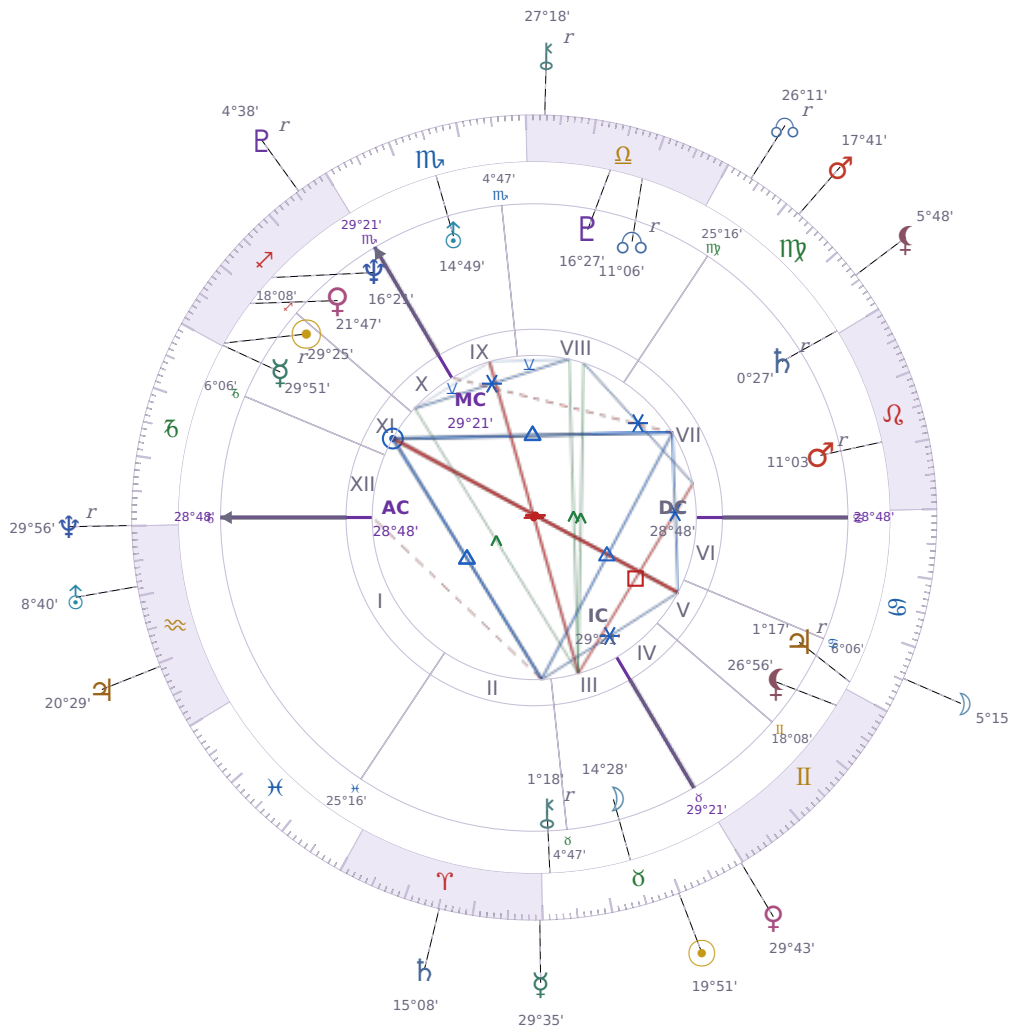

DAILY HOROSCOPE

Emmanuel Macron

President of France since 2017

♊ Sagittarius December 21, 1977 10:40 Amiens

Saturday, 10 May 1997

TRANSITS FOR TODAY

☉ Sun	in ♉ Taurus	19°51'58"
☾ Moon	in ♋ Cancer	5°15'25"
☿ Mercury	in ♈ Aries	29°35'37"
♀ Venus	in ♉ Taurus	29°43'35"
♂ Mars	in ♍ Virgo	17°41'30"
♃ Jupiter	in ♒ Aquarius	20°29'45"
♄ Saturn	in ♈ Aries	15°08'19"

♅ Uranus	in ♒ Aquarius	8°40'14"
♆ Neptune	in ♑ Capricorn Rx	29°56'17"
♇ Pluto	in ♏ Sagittarius Rx	4°38'04"
♁ Chiron	in ♎ Libra Rx	27°18'29"
♁ NNode	in ♍ Virgo Rx	26°11'50"
♁ Lilith	in ♍ Virgo	5°48'45"

## NATAL PLANETS

☉ Sun	in ♏ Sagittarius	29°25'05"	XI
☾ Moon	in ♉ Taurus	14°28'55"	III
☿ Mercury	in ♏ Sagittarius	29°51'52"	XI Rx
♀ Venus	in ♏ Sagittarius	21°47'46"	XI
♂ Mars	in ♌ Leo	11°03'34"	VII Rx
♃ Jupiter	in ♋ Cancer	1°17'35"	V Rx
♄ Saturn	in ♍ Virgo	0°27'25"	VII Rx
♅ Uranus	in ♏ Scorpio	14°49'33"	IX
♆ Neptune	in ♏ Sagittarius	16°21'30"	X
♇ Pluto	in ♎ Libra	16°27'10"	VIII
♁ Chiron	in ♉ Taurus	1°18'59"	II Rx
♁ North Node	in ♎ Libra	11°07'00"	VIII Rx
♁ Lilith	in ♊ Gemini	26°56'07"	V

## KEY TRANSIT FACTORS