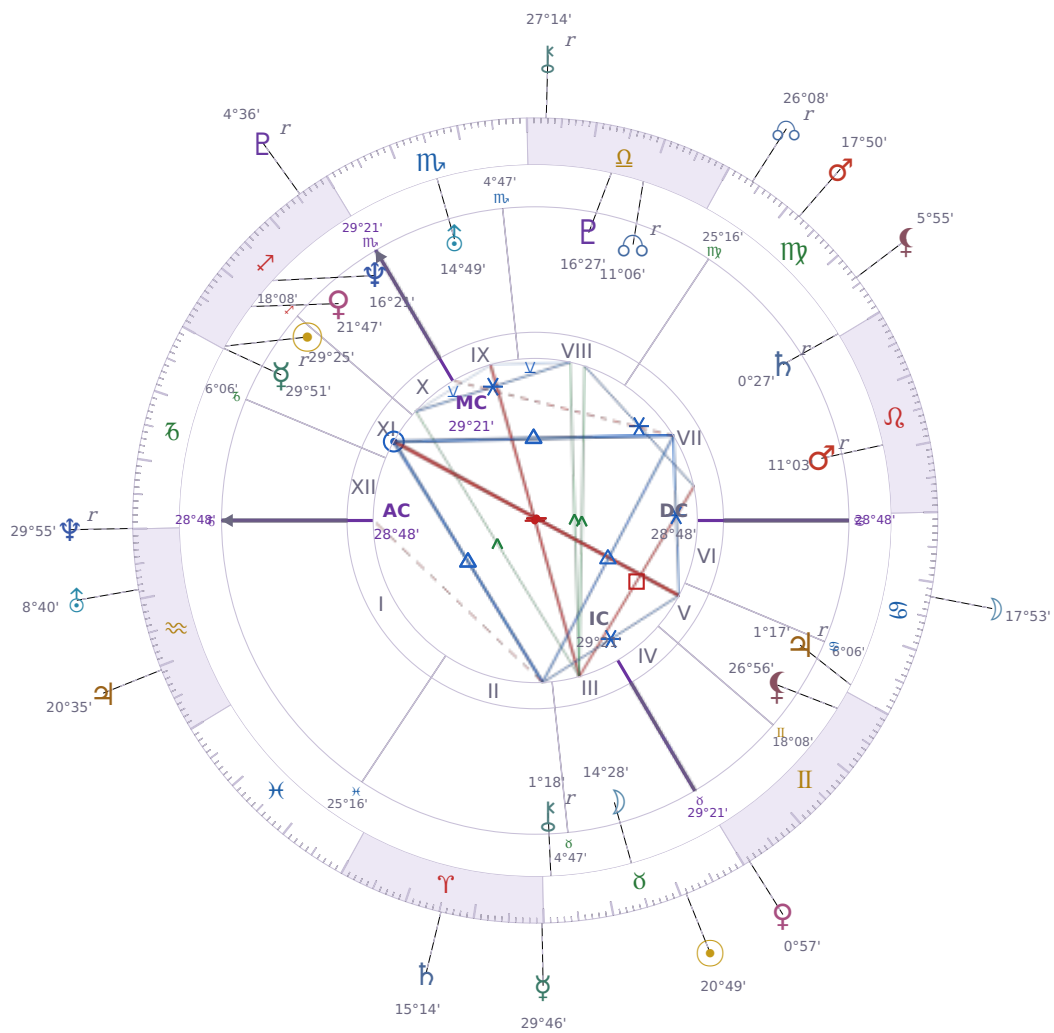

DAILY HOROSCOPE

Emmanuel Macron

President of France since 2017

♊ Sagittarius December 21, 1977 10:40 Amiens

Sunday, 11 May 1997

TRANSITS FOR TODAY

☉ Sun	in ♉ Taurus	20°49'57"
☾ Moon	in ♋ Cancer	17°53'59"
☿ Mercury	in ♈ Aries	29°46'05"
♀ Venus	in ♊ Gemini	0°57'24"
♂ Mars	in ♍ Virgo	17°50'35"
♃ Jupiter	in ♒ Aquarius	20°35'11"
♄ Saturn	in ♈ Aries	15°14'56"

♅ Uranus	in ♒ Aquarius	8°40'21"
♆ Neptune	in ♑ Capricorn Rx	29°56'00"
♇ Pluto	in ♏ Sagittarius Rx	4°36'29"
♁ Chiron	in ♎ Libra Rx	27°14'28"
♁ NNode	in ♍ Virgo Rx	26°08'39"
♁ Lilith	in ♍ Virgo	5°55'24"

KEY DATE

♀ Venus enters ♊ Gemini

Venus in *Gemini* makes people **more talkative and curious** about the people around them, so conversations feel lighter and flirtation happens more easily. At work and in friendships, you'll notice **shorter attention spans** — everyone wants variety instead of depth, which means plans change faster and people juggle multiple projects or interests at once. This transit typically brings **less commitment** to big decisions about money or relationships, so it's a better time to explore options than to lock anything down.