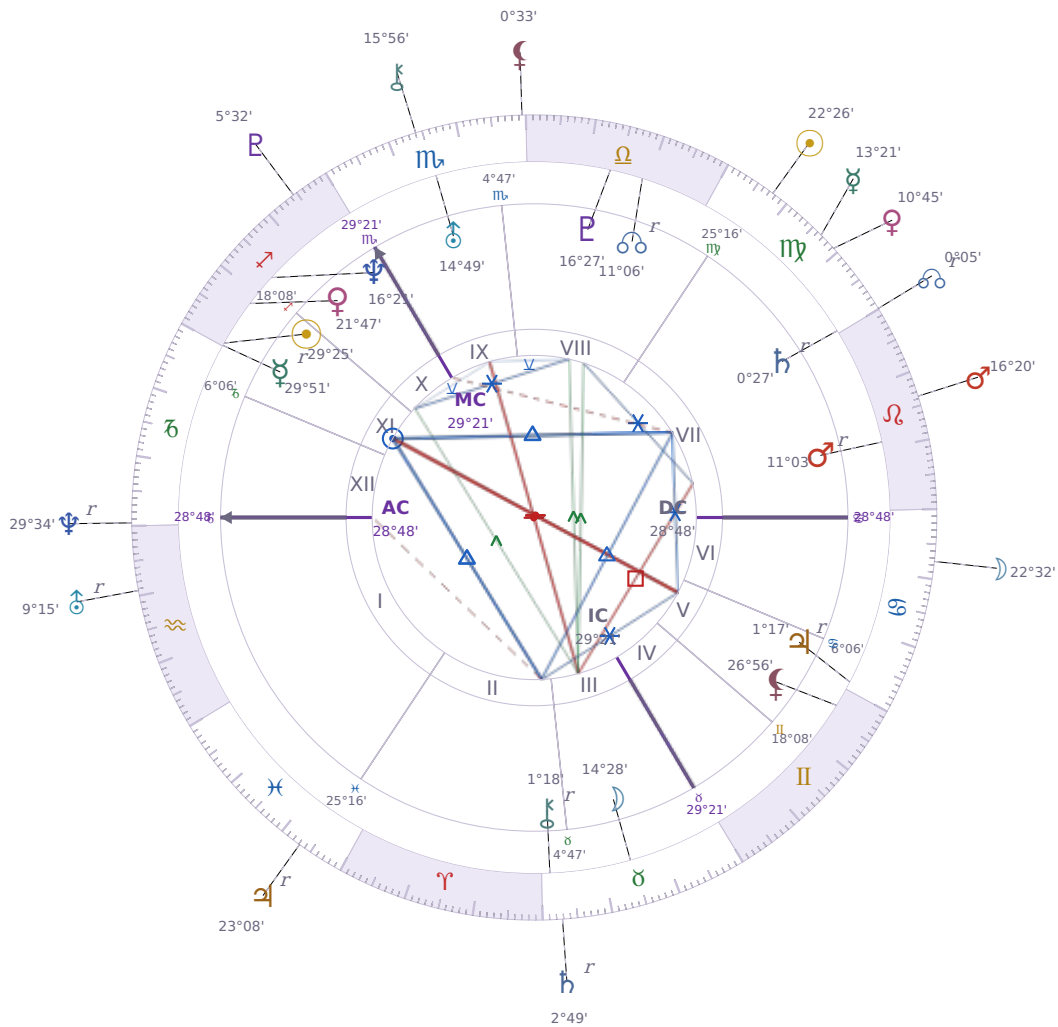

DAILY HOROSCOPE

Emmanuel Macron

President of France since 2017

♊ Sagittarius December 21, 1977 10:40 Amiens

Tuesday, 15 September 1998

TRANSITS FOR TODAY

☉ Sun	in ♍ Virgo	22°26'41"
☾ Moon	in ♋ Cancer	22°32'39"
☿ Mercury	in ♍ Virgo	13°21'21"
♀ Venus	in ♍ Virgo	10°45'38"
♂ Mars	in ♌ Leo	16°20'53"
♃ Jupiter	in ♓ Pisces Rx	23°08'19"
♄ Saturn	in ♉ Taurus Rx	2°49'40"

♅ Uranus	in ♒ Aquarius Rx	9°15'16"
♆ Neptune	in ♑ Capricorn Rx	29°34'01"
♇ Pluto	in ♏ Sagittarius	5°32'57"
♁ Chiron	in ♏ Scorpio	15°56'24"
♁ NNode	in ♍ Virgo Rx	0°05'22"
♁ Lilith	in ♏ Scorpio	0°33'29"