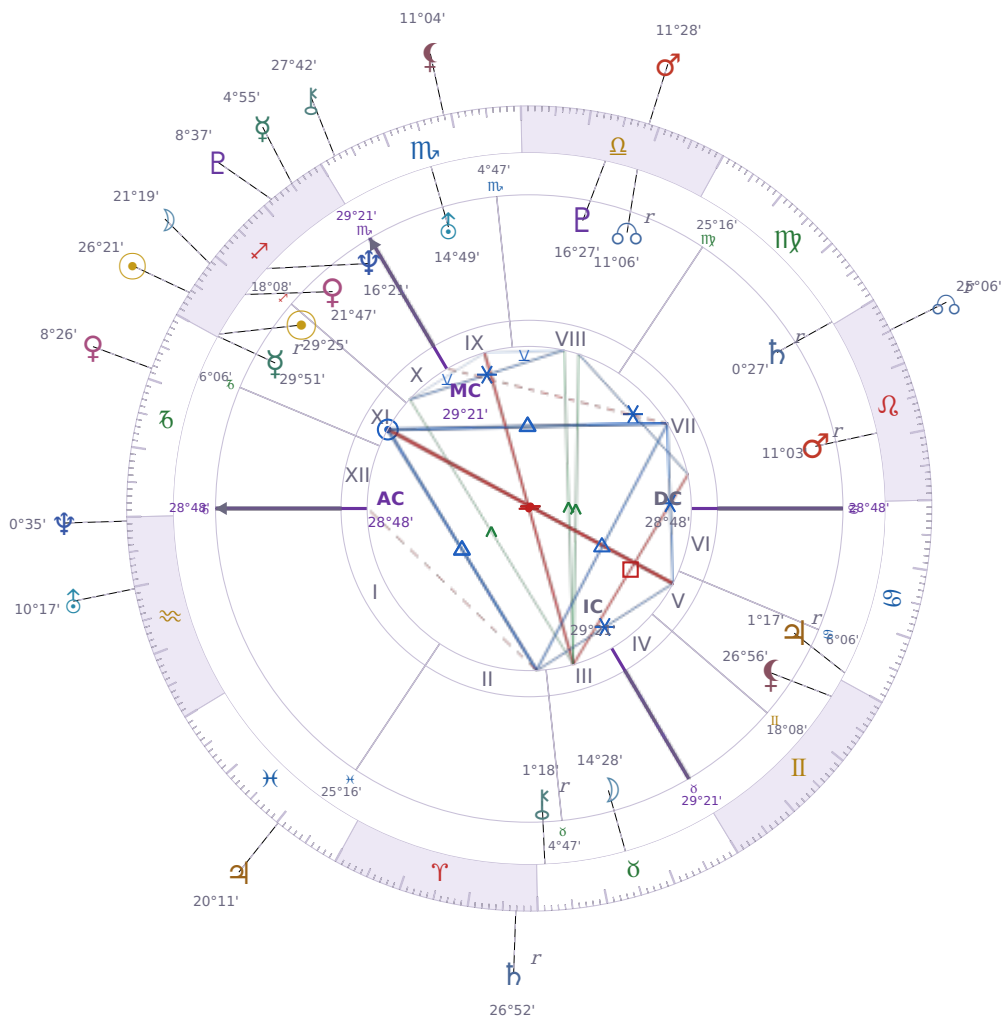

DAILY HOROSCOPE

Emmanuel Macron

President of France since 2017

♐ Sagittarius December 21, 1977 10:40 Amiens

Friday, 18 December 1998

TRANSITS FOR TODAY

☉ Sun	in ♐ Sagittarius	26°21'11"
☾ Moon	in ♐ Sagittarius	21°19'38"
☿ Mercury	in ♐ Sagittarius	4°55'55"
♀ Venus	in ♏ Capricorn	8°26'44"
♂ Mars	in ♎ Libra	11°28'54"
♃ Jupiter	in ♓ Pisces	20°11'23"
♄ Saturn	in ♈ Aries Rx	26°52'59"