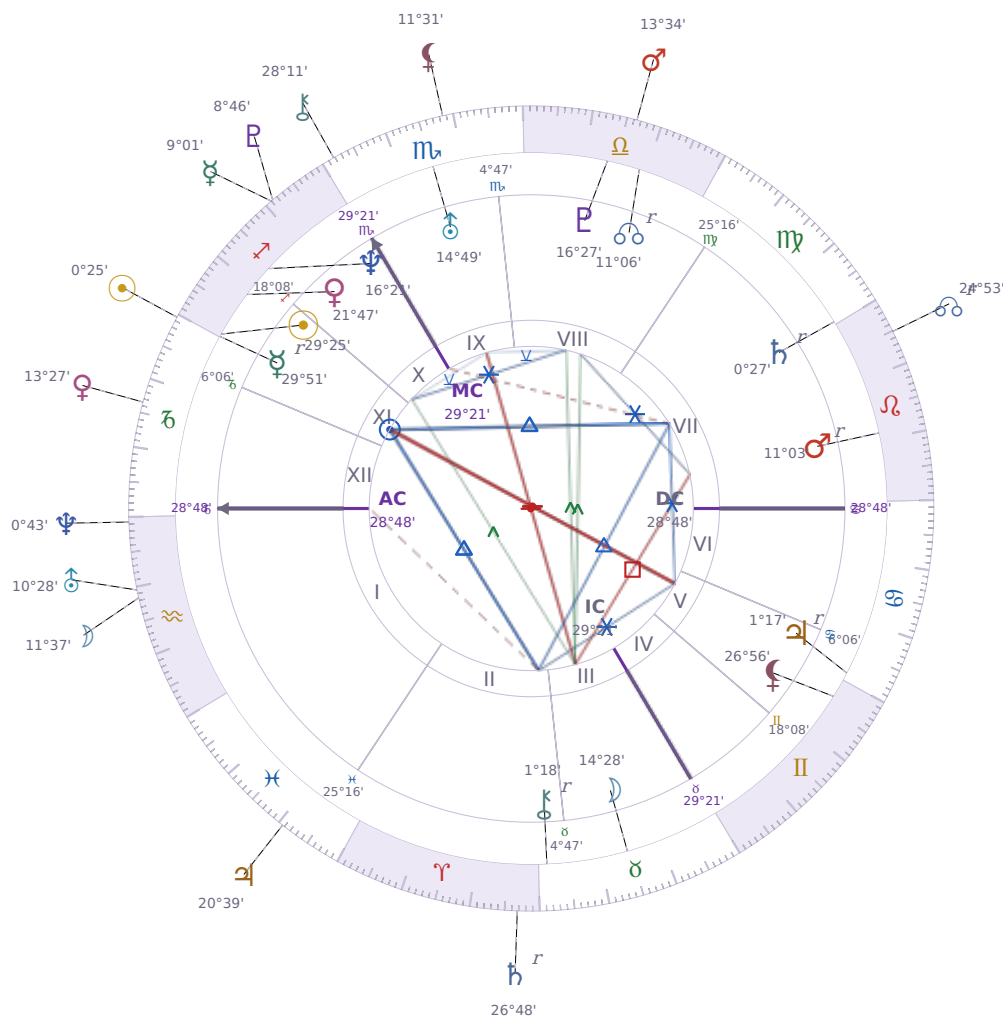

DAILY HOROSCOPE

Emmanuel Macron

President of France since 2017

♊ Sagittarius December 21, 1977 10:40 Amiens

Tuesday, 22 December 1998

TRANSITS FOR TODAY

☉ Sun	in ♑ Capricorn	0°25'37"
☾ Moon	in ♒ Aquarius	11°37'15"
☿ Mercury	in ♐ Sagittarius	9°01'22"
♀ Venus	in ♑ Capricorn	13°28'00"
♂ Mars	in ♎ Libra	13°34'10"
♃ Jupiter	in ♓ Pisces	20°39'34"
♄ Saturn	in ♈ Aries Rx	26°48'56"

♅ Uranus	in ♒ Aquarius	10°28'56"
♆ Neptune	in ♒ Aquarius	0°43'38"
♇ Pluto	in ♐ Sagittarius	8°46'21"
♁ Chiron	in ♏ Scorpio	28°11'54"
♁ NNode	in ♌ Leo Rx	24°53'58"
♁ Lilith	in ♏ Scorpio	11°31'20"

NATAL PLANETS

KEY DATE

☉ Sun enters ♐ Capricorn

The Sun moving into *Capricorn* shifts focus toward **getting results** and **building something real** — you'll notice people around you tightening routines, setting deadlines, and cutting away what doesn't work. At work and in projects, there's a **push for efficiency** over comfort, so meetings get shorter, decisions happen faster, and people care less about feelings and more about the bottom line. In relationships and friendships, expect **less small talk** and more honest conversations about what actually matters — this is when people check in on whether things are moving forward or just stalling.

★ = natal resonance — this transit echoes your birth chart, amplifying its influence

LUNAR DAY

Moon in ♒ Aquarius · Day 4 / 30 · New Moon

Emotional detachment increases these days, making abstract discussions and group concerns feel more engaging than personal ones. People respond better to logic than to feeling right now, and the need for independence runs noticeably higher.