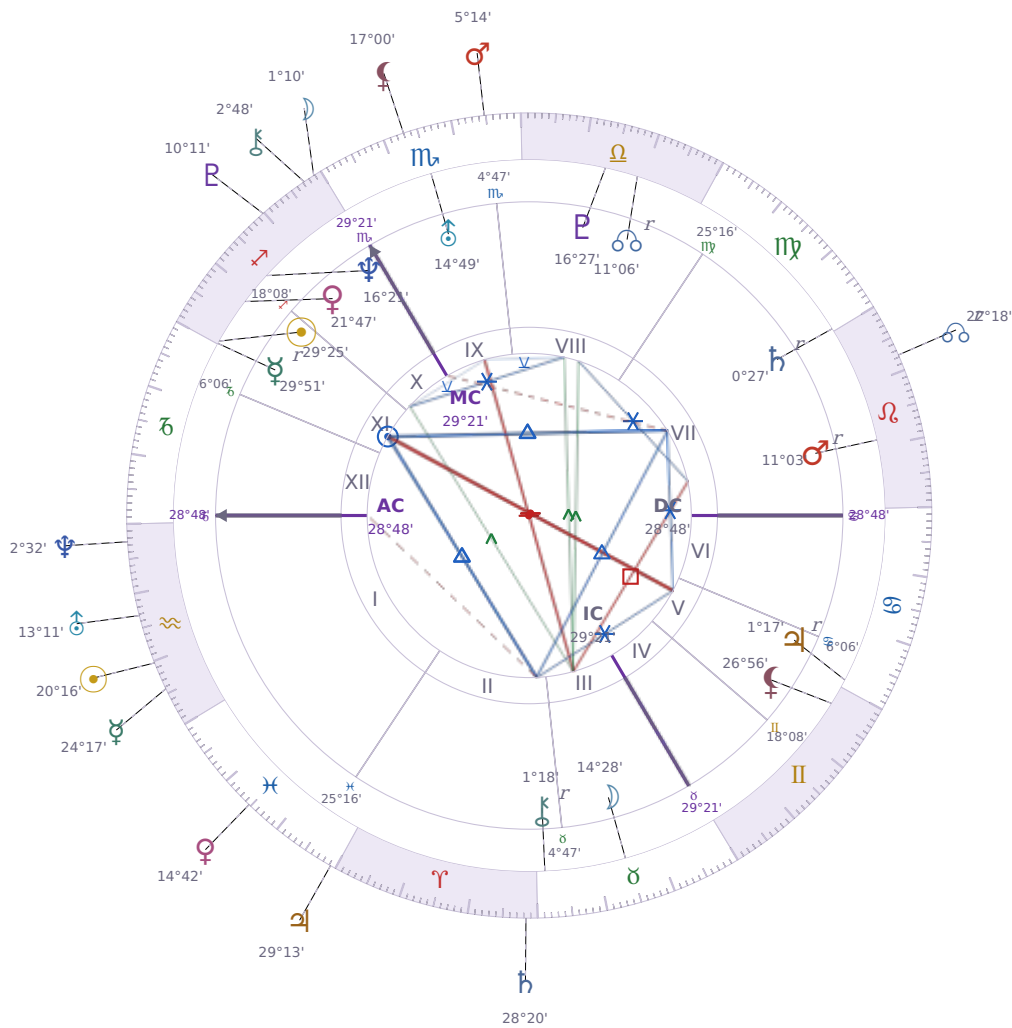

DAILY HOROSCOPE

Emmanuel Macron

President of France since 2017

♊ Sagittarius December 21, 1977 10:40 Amiens

Tuesday, 9 February 1999

TRANSITS FOR TODAY

☉ Sun	in ♒ Aquarius	20°16'45"
☾ Moon	in ♐ Sagittarius	1°10'32"
☿ Mercury	in ♒ Aquarius	24°17'31"
♀ Venus	in ♋ Pisces	14°42'02"
♂ Mars	in ♏ Scorpio	5°14'07"
♃ Jupiter	in ♋ Pisces	29°13'44"
♄ Saturn	in ♈ Aries	28°20'07"

♅ Uranus	in ♒ Aquarius	13°11'36"
♆ Neptune	in ♒ Aquarius	2°32'10"
♇ Pluto	in ♐ Sagittarius	10°11'47"
♁ Chiron	in ♐ Sagittarius	2°48'07"
♁ NNode	in ♌ Leo Rx	22°18'17"
♁ Lilith	in ♏ Scorpio	17°00'43"

NATAL PLANETS